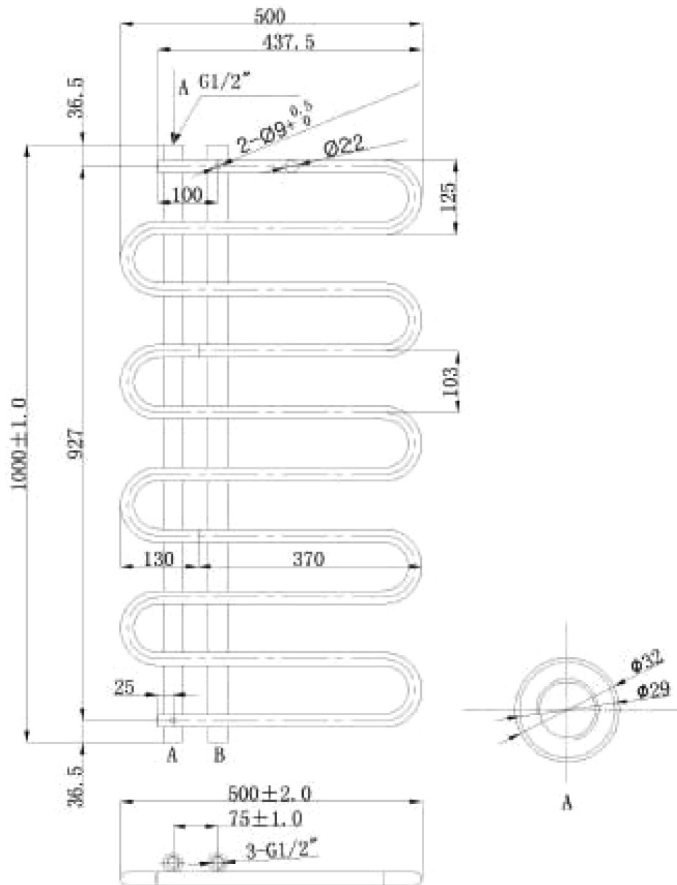

Phoenix

DESIGNED FOR YOU

Technical Data Sheet

Range:	Radiators
Type:	Lizi
Code:	RA905
Version/Date:	v3 01/19

NOTE: This product cannot be used with valves VA013/VA014

Information:

Height	Width	Pipe Centres	Wall to Pipe Centres	Watts	BTU's	Code
1000	500	75	40	258	880	RA905

Notes: Drawings may not be to scale. All dimensions in mm unless otherwise stated. Information correct at time of printing but subject to change at any time.