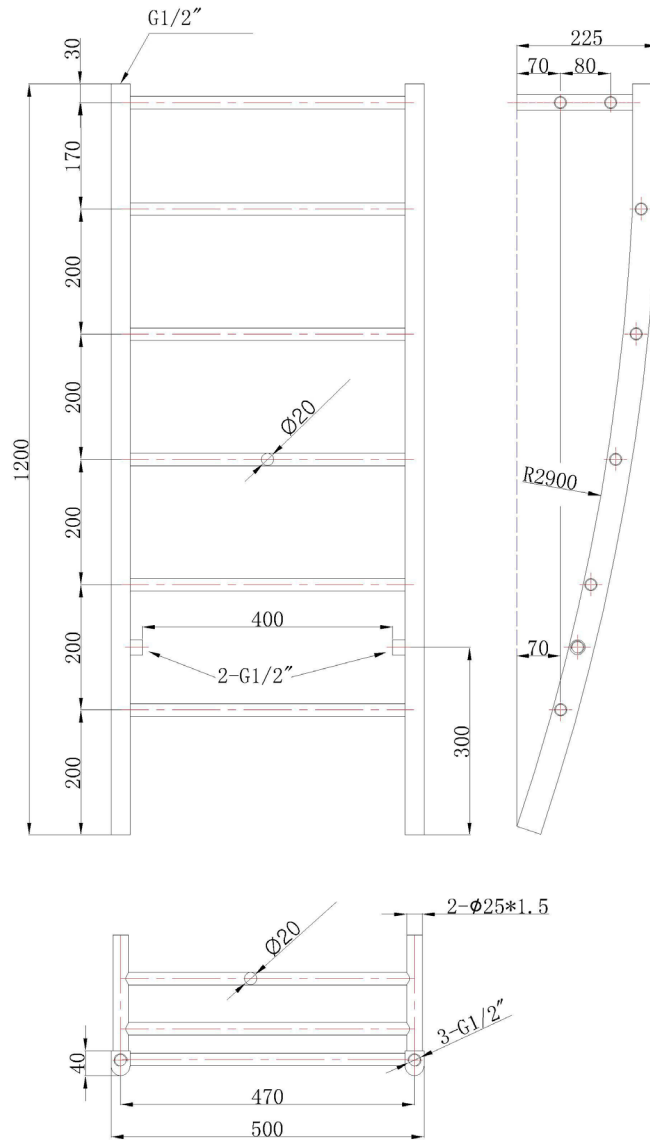

Phoenix

DESIGNED FOR YOU

Technical Data Sheet

Range: Radiators
 Type: Cali
 Code: RA904
 Version/Date: v4 01/19

Information:

Height	Width	Tapping Centres	Wall to Pipe Centres	Watts	BTU's	Code
1200	500	400	110	240	820	RA904

Notes: Drawings may not be to scale. All dimensions in mm unless otherwise stated. Information correct at time of printing but subject to change at any time.