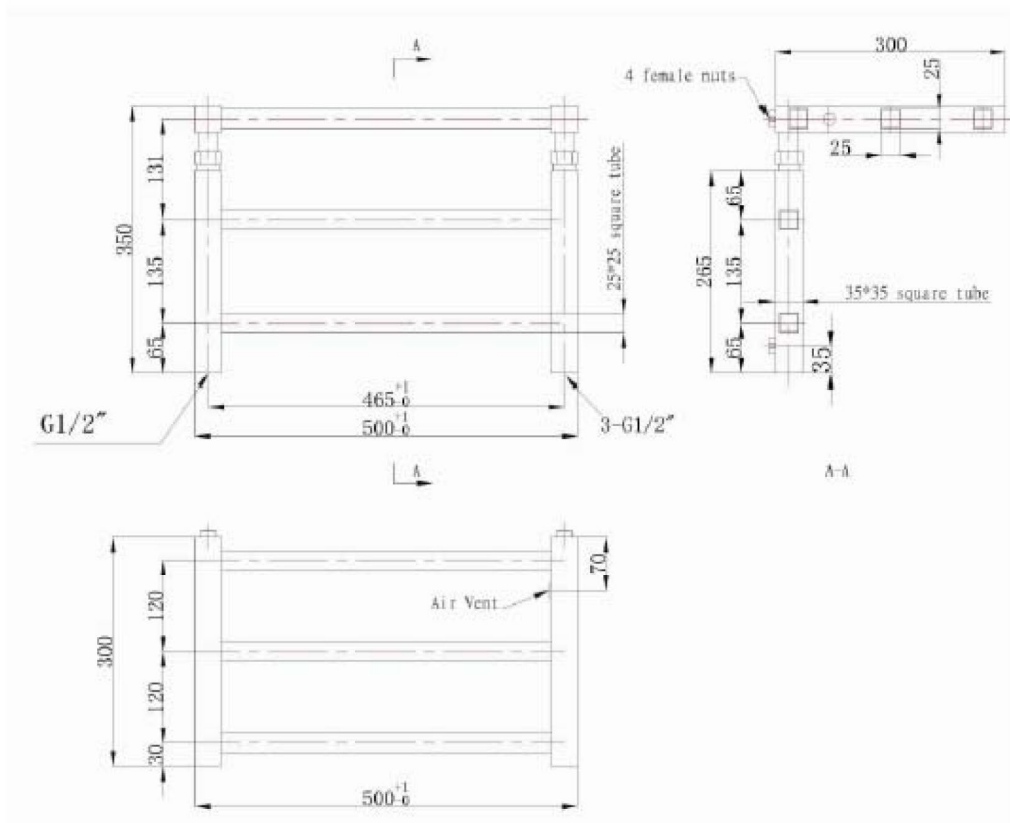

Phoenix

DESIGNED FOR YOU

Technical Data Sheet

Range: Radiators
 Type: Adam
 Code: RA902
 Version/Date: v2 09/16

Height	Width	Pipe Centres	Wall to Pipe Centres	Watts	BTU's	Finish	Code
350	500	465	90	220	750	Chrome	RA902

Notes: Drawings may not be to scale. All dimensions in mm unless otherwise stated. Information correct at time of printing but subject to change at any time.