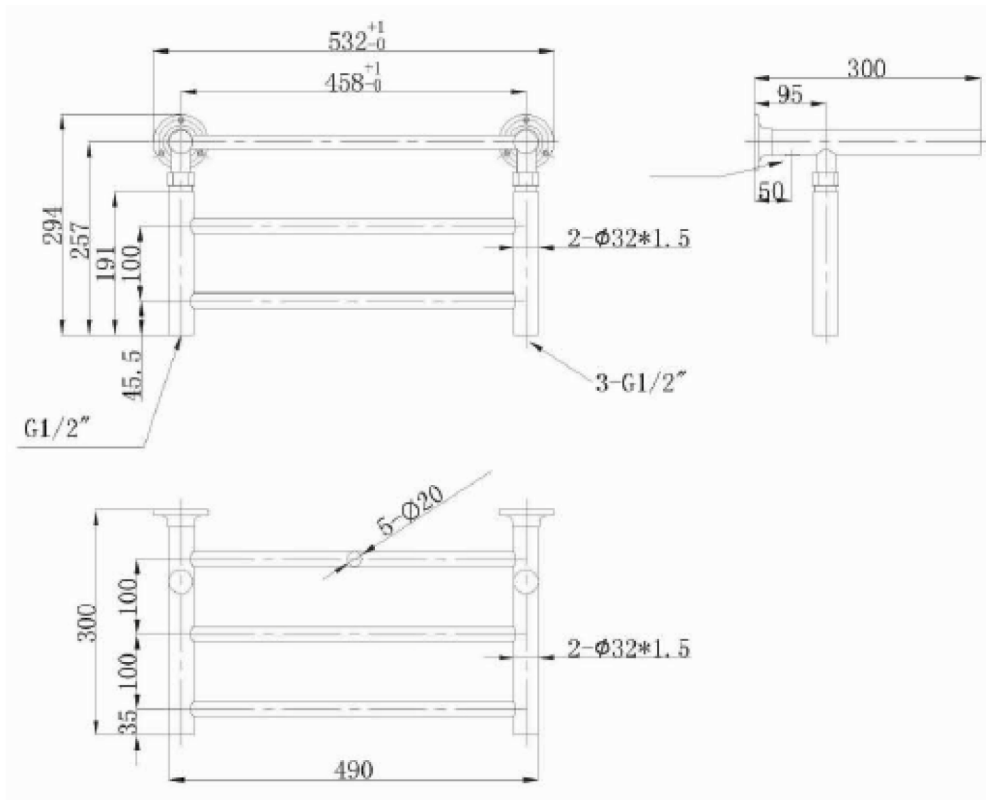

## Information:

Height	Width	Pipe Centres	Wall to Pipe Centres	Watts	BTU's	Code
297	532	458	95	143	487	RA901

This product is designed as a warmer of dry towels. Placing wet towels or garments on this product may result in the deterioration of the surface finish.

Notes: Drawings may not be to scale. All dimensions in mm unless otherwise stated. Information correct at time of printing but subject to change at any time.