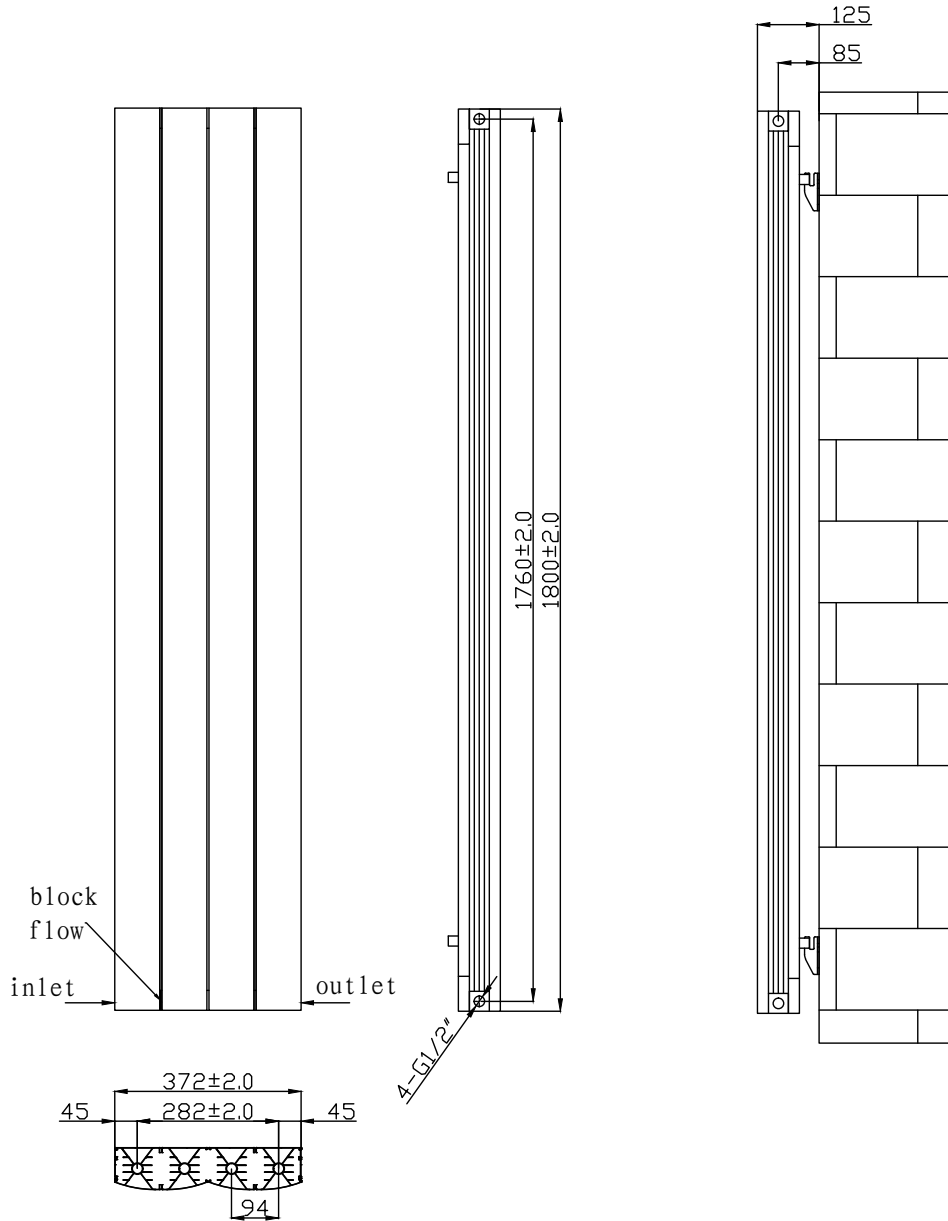

Phoenix

DESIGNED FOR YOU

Technical Data Sheet

Range: Radiators
 Type: Zion Double
 Code: RA640 RA645
 Version/Date: v6 01/19

Information:

Height	Width	Tapping Centres	Wall to Pipe Centres	Watts	BTU's	Code
1800	372	372	75	1712	5841	RA640/RA645

Notes: Drawings may not be to scale. All dimensions in mm unless otherwise stated. Information correct at time of printing but subject to change at any time.