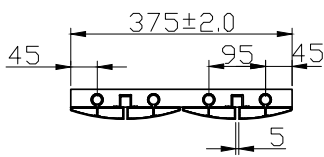

## Information:

Height	Width	Tapping Centres	Wall to Pipe Centres	Watts	BTU's	Code
1200	375	375	45	739	2521	RA630/RA635

This product is designed as a warmer of dry towels. Placing wet towels or garments on this product may result in the deterioration of the surface finish.

Notes: Drawings may not be to scale. All dimensions in mm unless otherwise stated. Information correct at time of printing but subject to change at any time.