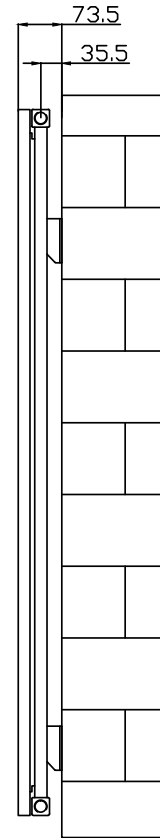

# Phoenix

DESIGNED FOR YOU

Technical Data Sheet

Range: Radiators  
 Type: Zion  
 Code: RA630 RA635  
 Version/Date: v1 01/19

## Information:

Height	Width	Tapping Centres	Wall to Pipe Centres	Watts	BTU's	Code
1200	375	375	45	739	2521	RA630/RA635

This product is designed as a warmer of dry towels. Placing wet towels or garments on this product may result in the deterioration of the surface finish.

Notes: Drawings may not be to scale. All dimensions in mm unless otherwise stated. Information correct at time of printing but subject to change at any time.