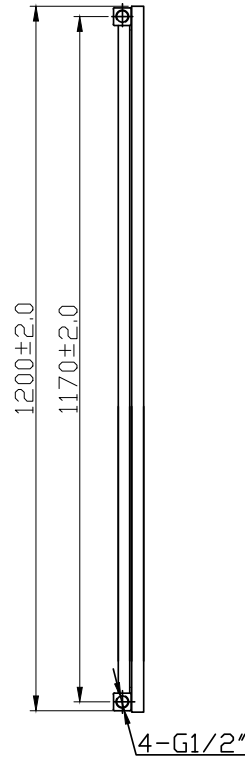

## Information:

Height	Width	Tapping Centres	Wall to Pipe Centres	Watts	BTU's	Code
1200	375	375	45	739	2521	RA630/RA635

This product is designed as a warmer of dry towels. Placing wet towels or garments on this product may result in the deterioration of the surface finish.

Notes: Drawings may not be to scale. All dimensions in mm unless otherwise stated. Information correct at time of printing but subject to change at any time.