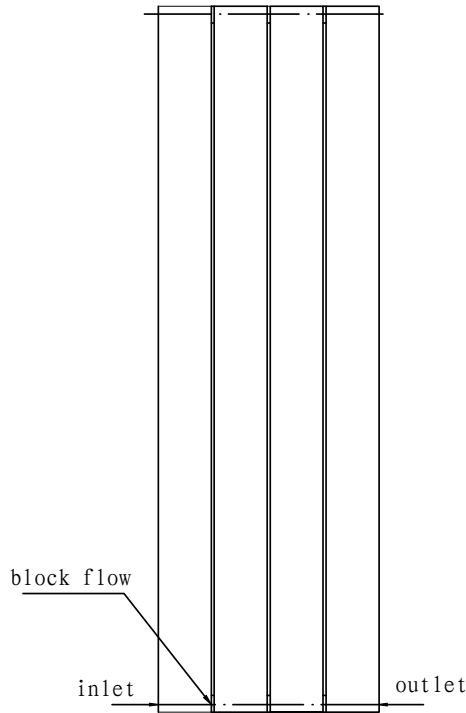

## Information:

Height	Width	Tapping Centres	Wall to Pipe Centres	Watts	BTU's	Code
1200	375	375	45	739	2521	RA630/RA635

This product is designed as a warmer of dry towels. Placing wet towels or garments on this product may result in the deterioration of the surface finish.

Notes: Drawings may not be to scale. All dimensions in mm unless otherwise stated. Information correct at time of printing but subject to change at any time.