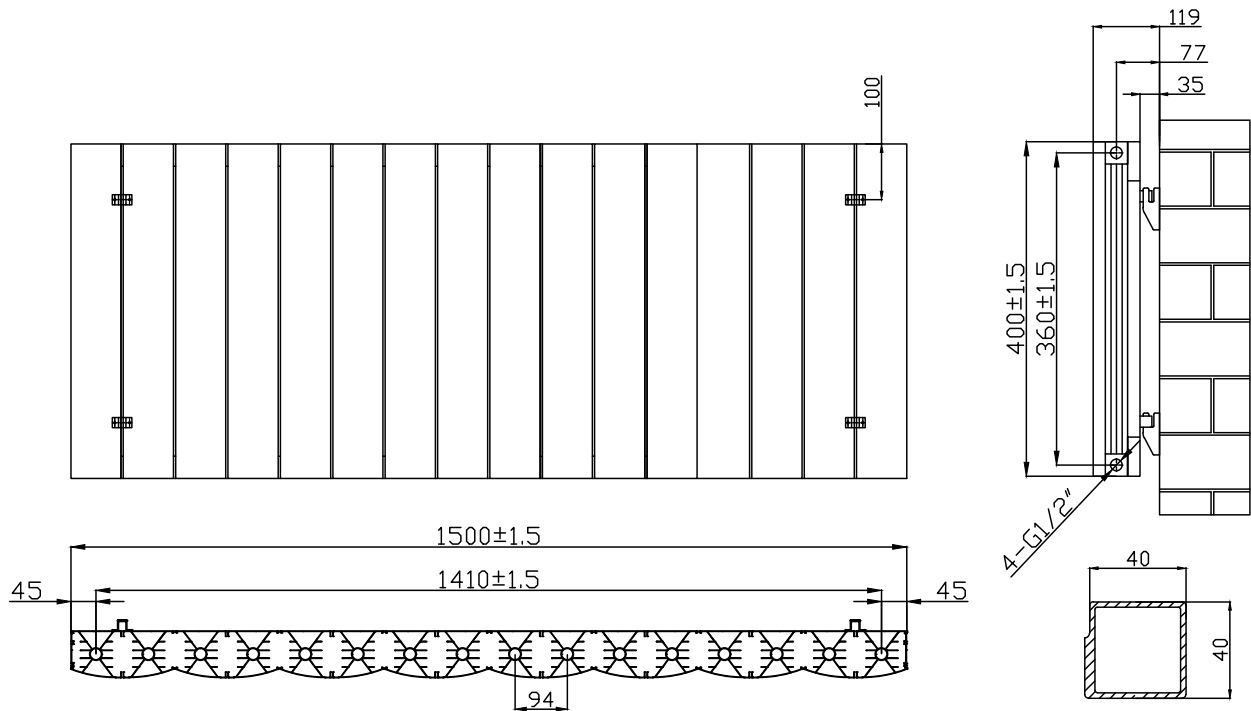

Phoenix

DESIGNED FOR YOU

Technical Data Sheet

Range: Radiators
 Type: Space
 Code: RA593 RA599
 Version/Date: v2 01/19

600 x 748 Image Shown

Information:

Height	Width	Tapping Centres	Wall to Pipe Centres	Watts	BTU's
400	1500	1500	75	1455	4964

Notes: Drawings may not be to scale. All dimensions in mm unless otherwise stated. Information correct at time of printing but subject to change at any time.