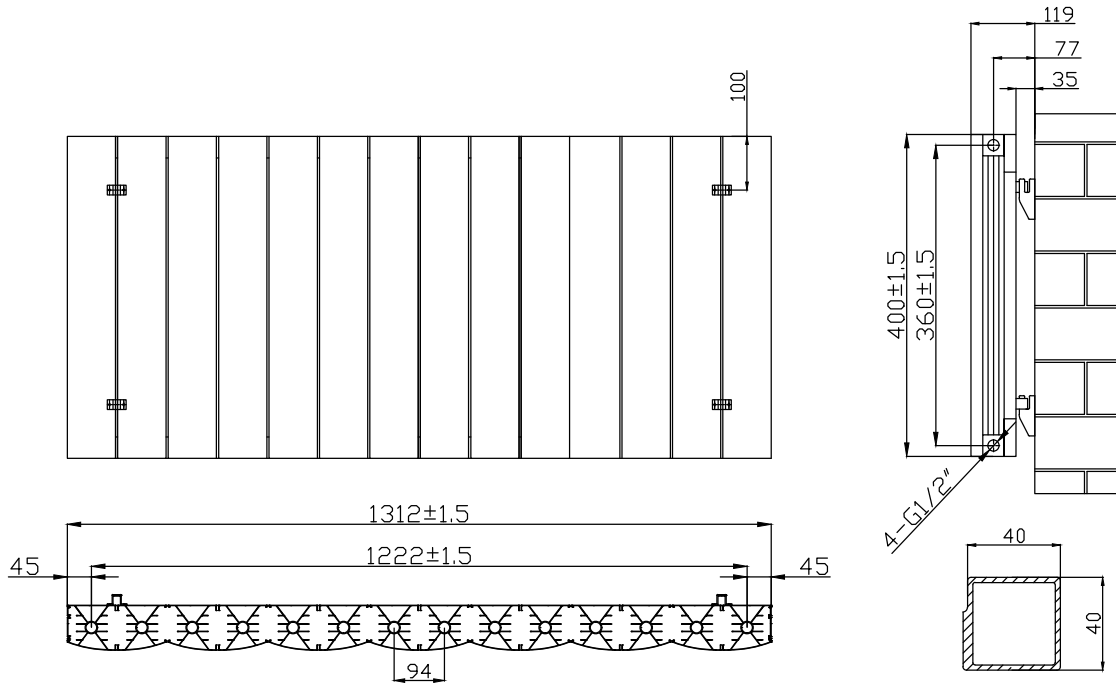

Phoenix

DESIGNED FOR YOU

Technical Data Sheet

Range: Radiators
 Type: Space
 Code: RA592 RA598
 Version/Date: v2 01/19

600 x 748 Image Shown

Information:

Height	Width	Tapping Centres	Wall to Pipe Centres	Watts	BTU's
400	1312	1312	75	1283	4377

Notes: Drawings may not be to scale. All dimensions in mm unless otherwise stated. Information correct at time of printing but subject to change at any time.