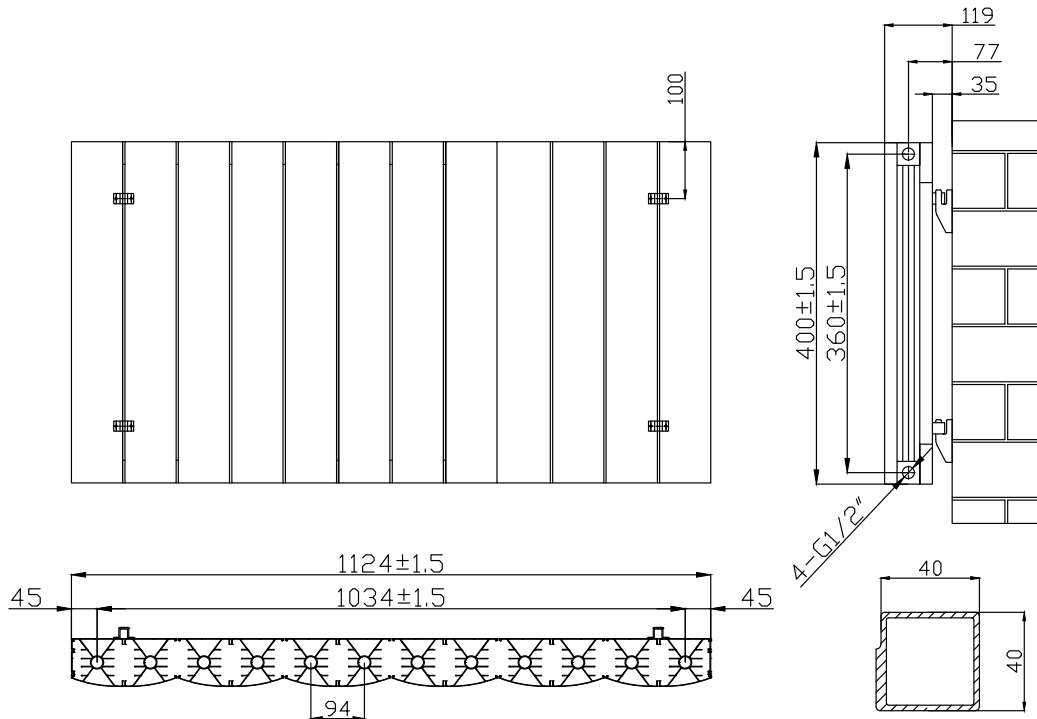

Phoenix

DESIGNED FOR YOU

Technical Data Sheet

Range: Radiators
 Type: Space
 Code: RA591 RA597
 Version/Date: v2 01/19

600 x 748 Image Shown

Information:

Height	Width	Tapping Centres	Wall to Pipe Centres	Watts	BTU's
400	1124	1124	75	1111	3790

Notes: Drawings may not be to scale. All dimensions in mm unless otherwise stated. Information correct at time of printing but subject to change at any time.