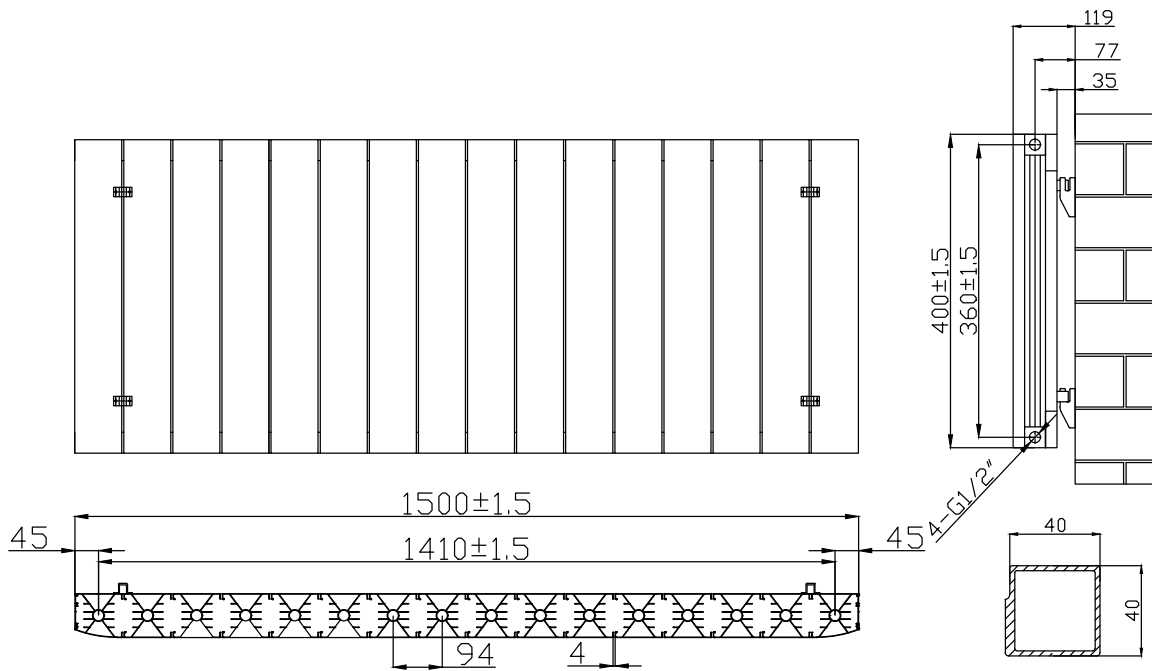

Phoenix

DESIGNED FOR YOU

Technical Data Sheet

Range: Radiators
 Type: Urban
 Code: RA581 RA587
 Version/Date: v2 01/19

600 x 1124 Image Shown

Information:

Height	Width	Tapping Centres	Wall to Pipe Centres	Watts	BTU's
400	1500	1500	75	1468	5008

Notes: Drawings may not be to scale. All dimensions in mm unless otherwise stated. Information correct at time of printing but subject to change at any time.