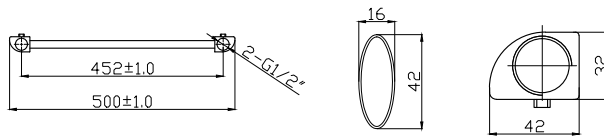

## Technical Data Sheet

Range: Radiators

Type: Aubrey

Code: RA535 RA536 RA537

Version/Date: v1 02/18

This product is designed as a warmer of dry towels. Placing wet towels or garments on this product may result in the deterioration of the surface finish.

### Information:

Height	Width	Pipe Centres	Wall to Pipe Centres	Watts	BTU's	Code
800	500	452	85	341	1163	RA535
1200	500	452	85	511	1745	RA536
1600	500	452	85	708	2415	RA537