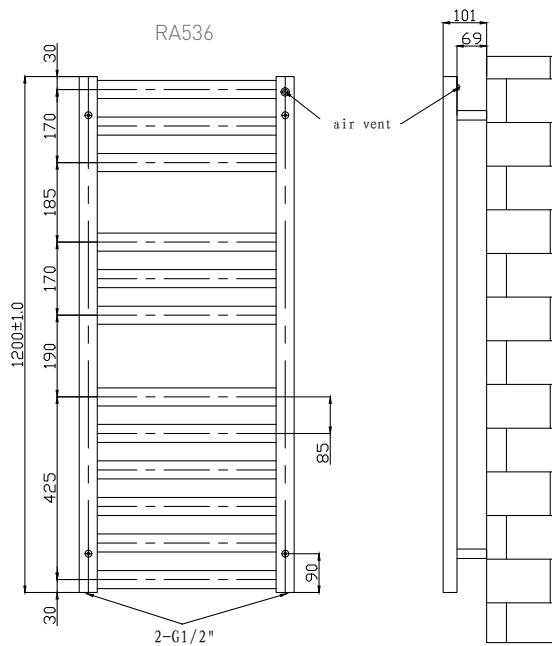

## Technical Data Sheet

Range: Radiators

Type: Aubrey

Code: RA535 RA536 RA537

Version/Date: v1 02/18

This product is designed as a warmer of dry towels. Placing wet towels or garments on this product may result in the deterioration of the surface finish.

### Information:

Height	Width	Pipe Centres	Wall to Pipe Centres	Watts	BTU's	Code
800	500	452	85	341	1163	RA535
1200	500	452	85	511	1745	RA536
1600	500	452	85	708	2415	RA537

Notes: Drawings may not be to scale. All dimensions in mm unless otherwise stated. Information correct at time of printing but subject to change at any time.