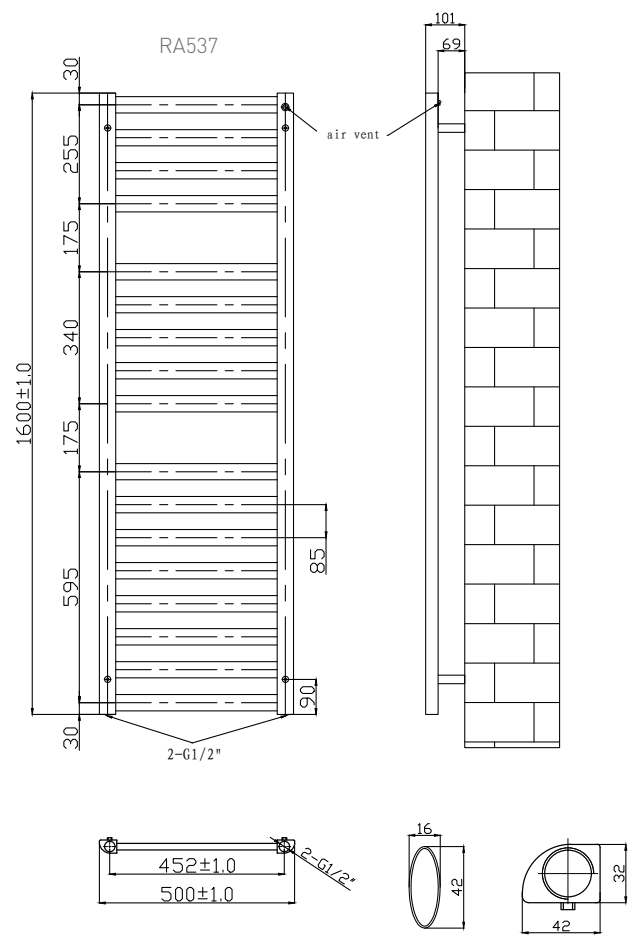

## Technical Data Sheet

Range: Radiators

Type: Aubrey

Code: RA535 RA536 RA537

Version/Date: v1 02/18

This product is designed as a warmer of dry towels. Placing wet towels or garments on this product may result in the deterioration of the surface finish.

### Information:

Height	Width	Pipe Centres	Wall to Pipe Centres	Watts	BTU's	Code
800	500	452	85	341	1163	RA535
1200	500	452	85	511	1745	RA536
1600	500	452	85	708	2415	RA537

Notes: Drawings may not be to scale. All dimensions in mm unless otherwise stated. Information correct at time of printing but subject to change at any time.