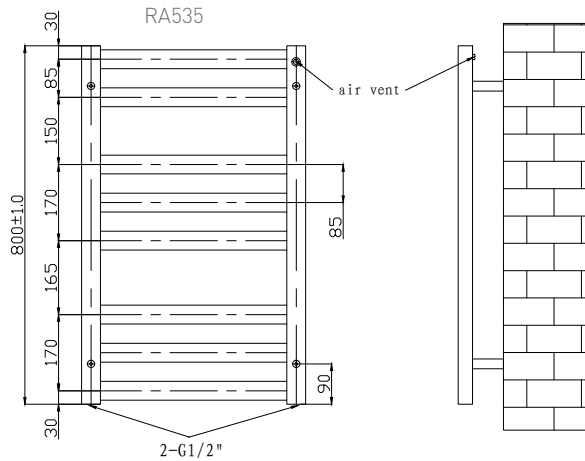

## Technical Data Sheet

Range: Radiators

Type: Aubrey

Code: RA535 RA536 RA537

Version/Date: v1 02/18

This product is designed as a warmer of dry towels. Placing wet towels or garments on this product may result in the deterioration of the surface finish.

### Information:

Height	Width	Pipe Centres	Wall to Pipe Centres	Watts	BTU's	Code
800	500	452	85	341	1163	RA535
1200	500	452	85	511	1745	RA536
1600	500	452	85	708	2415	RA537

Notes: Drawings may not be to scale. All dimensions in mm unless otherwise stated. Information correct at time of printing but subject to change at any time.