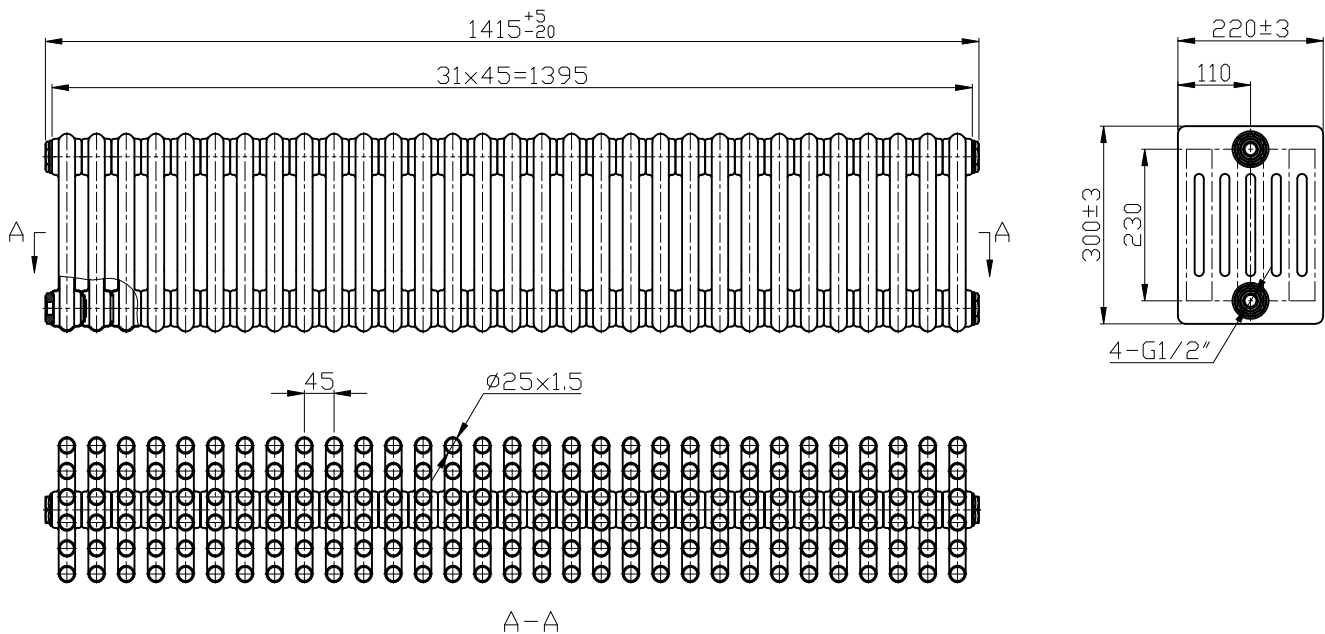

# Phoenix

DESIGNED FOR YOU

Technical Data Sheet

Range: Radiators  
 Type: Nicole 6 Column  
 Code: RA422  
 Version/Date: v2 01/19

300 x 1415 Image Shown

Information:

Height	Width	Tapping Centres	Wall to Pipe Centres	Watts	BTU's	Code
300	1415	1415	119	2837	9679	RA422

Notes: Drawings may not be to scale. All dimensions in mm unless otherwise stated. Information correct at time of printing but subject to change at any time.