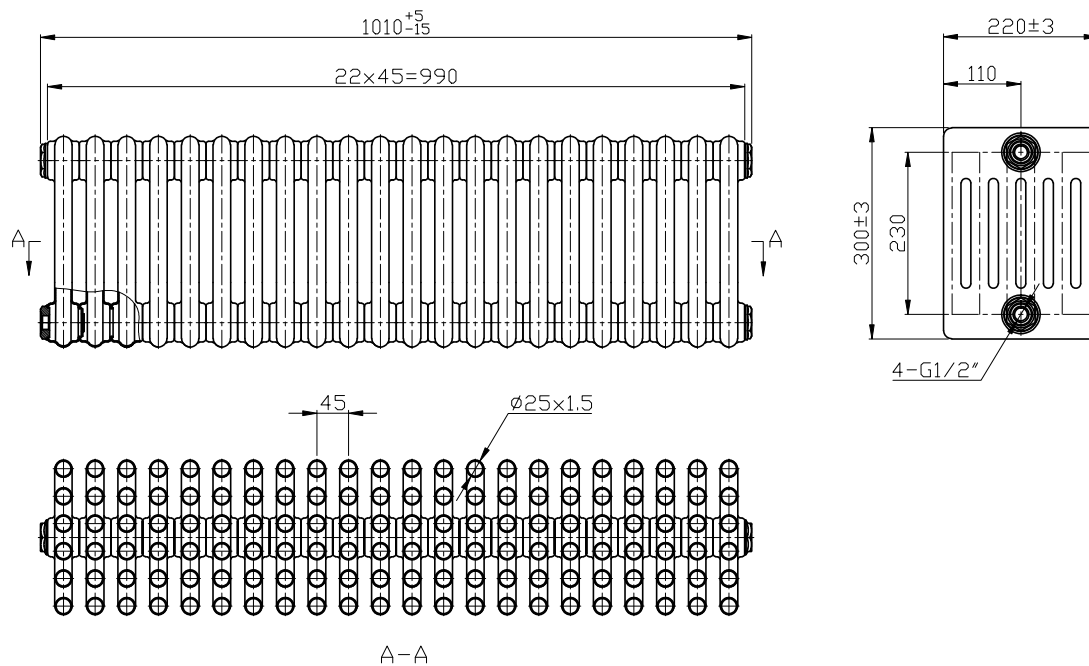

# Phoenix

DESIGNED FOR YOU

Technical Data Sheet

Range: Radiators  
 Type: Nicole 6 Column  
 Code: RA420  
 Version/Date: v2 01/19

300 x 1415 Image Shown

**Information:**

Height	Width	Tapping Centres	Wall to Pipe Centres	Watts	BTU's	Code
300	1010	1010	119	2013	6869	RA420

Notes: Drawings may not be to scale. All dimensions in mm unless otherwise stated. Information correct at time of printing but subject to change at any time.