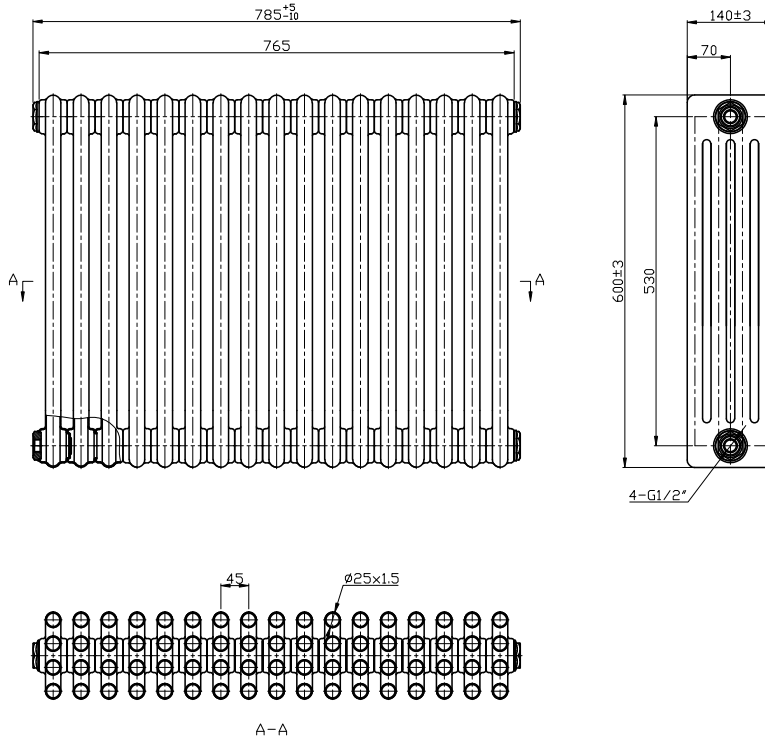

Phoenix

DESIGNED FOR YOU

Technical Data Sheet

Range: Radiators
 Type: Nicole 4 Column
 Code: RA414
 Version/Date: v4 01/19

600 x 1010 Image Shown

Information:

Height	Width	Tapping Centres	Wall to Pipe Centres	Watts	BTU's	Code
600	785	785	82	2012	6866	RA414

Notes: Drawings may not be to scale. All dimensions in mm unless otherwise stated. Information correct at time of printing but subject to change at any time.