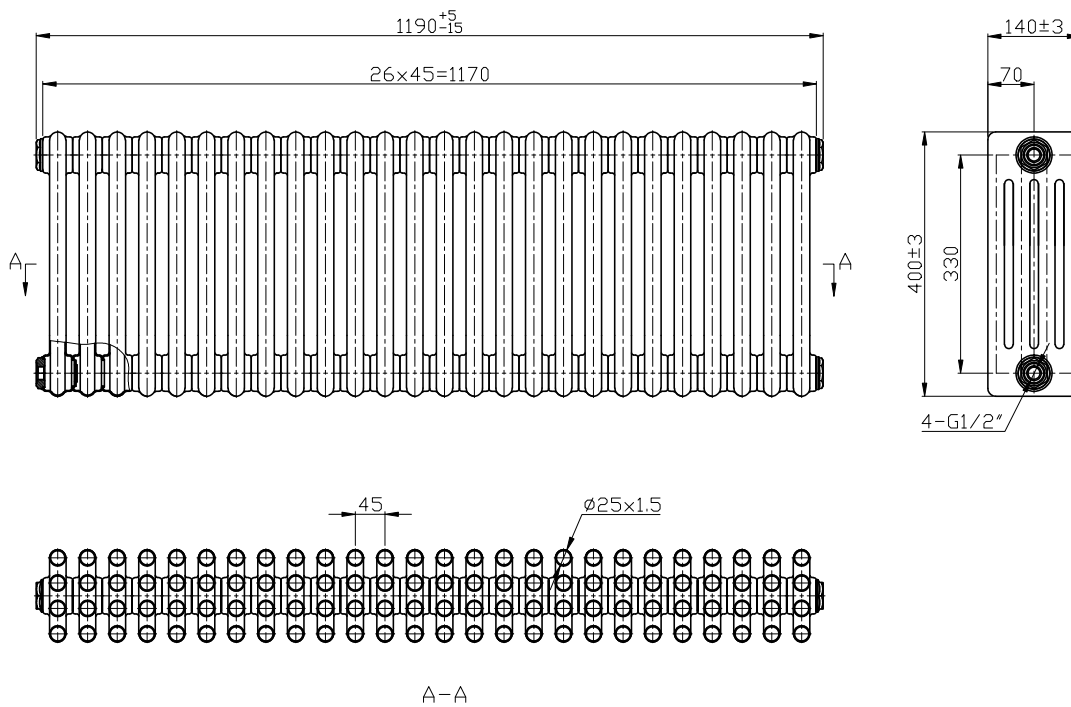

Phoenix

DESIGNED FOR YOU

Technical Data Sheet

Range: Radiators
 Type: Nicole 4 Column
 Code: RA412
 Version/Date: v3 01/19

600 x 1010 Image Shown

Information:

Height	Width	Tapping Centres	Wall to Pipe Centres	Watts	BTU's	Code
400	1190	1190	82	2068	7055	RA412

Notes: Drawings may not be to scale. All dimensions in mm unless otherwise stated. Information correct at time of printing but subject to change at any time.