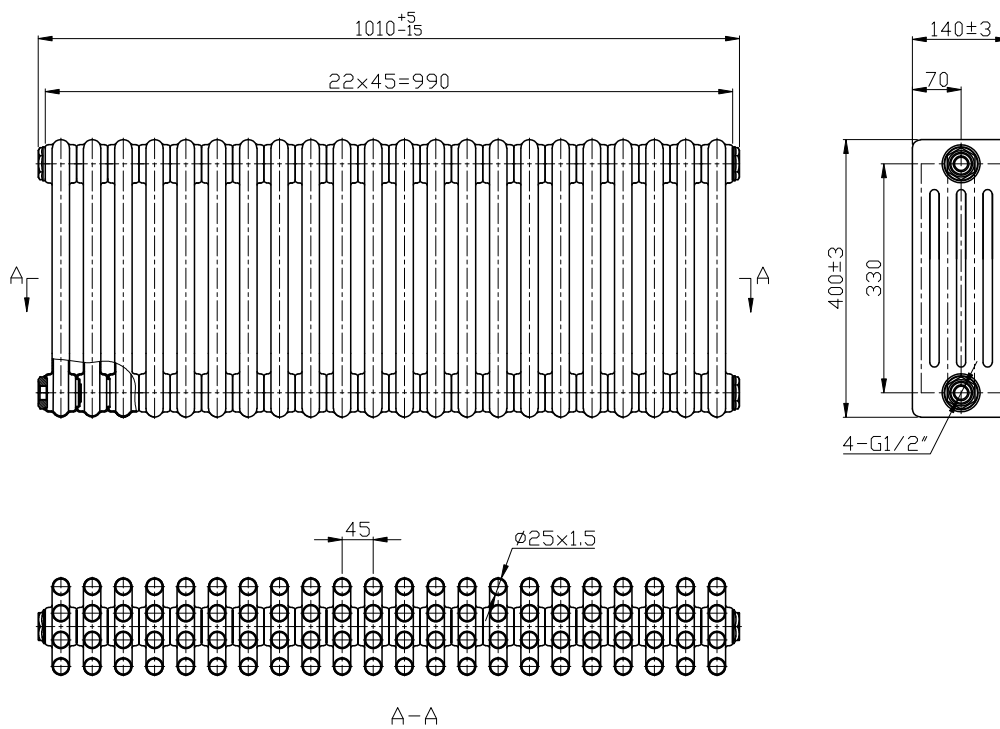

Phoenix

DESIGNED FOR YOU

Technical Data Sheet

Range: Radiators
 Type: Nicole 4 Column
 Code: RA411
 Version/Date: v3 01/19

600 x 1010 Image Shown

Information:

Height	Width	Tapping Centres	Wall to Pipe Centres	Watts	BTU's	Code
400	1010	1010	82	1750	5970	RA411

Notes: Drawings may not be to scale. All dimensions in mm unless otherwise stated. Information correct at time of printing but subject to change at any time.