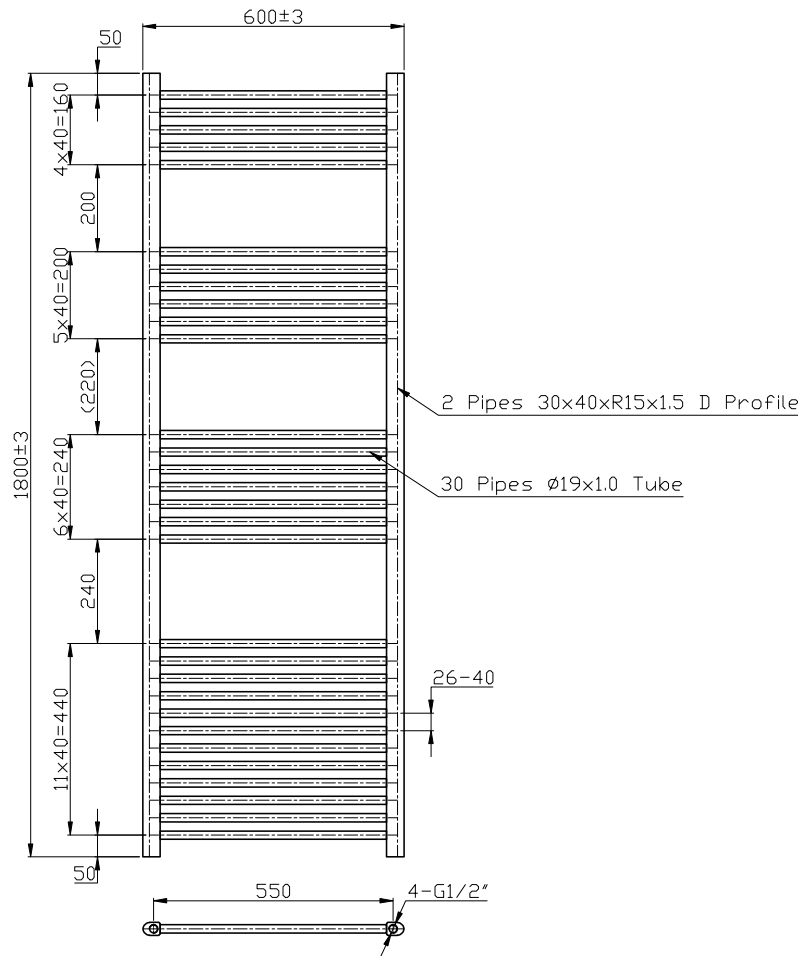

# Phoenix

DESIGNED FOR YOU

Technical Data Sheet

Range: Radiators

Type: Flavia Straight

Code: RA403

Version/Date: v1 01/16

1800 x 300 Image Shown

## Information:

Height	Width	Pipe Centres	Wall to Pipe Centres	Watts	BTU's	Code
1800	600	550	75	1070	3650	RA403

Notes: Drawings may not be to scale. All dimensions in mm unless otherwise stated. Information correct at time of printing but subject to change at any time.