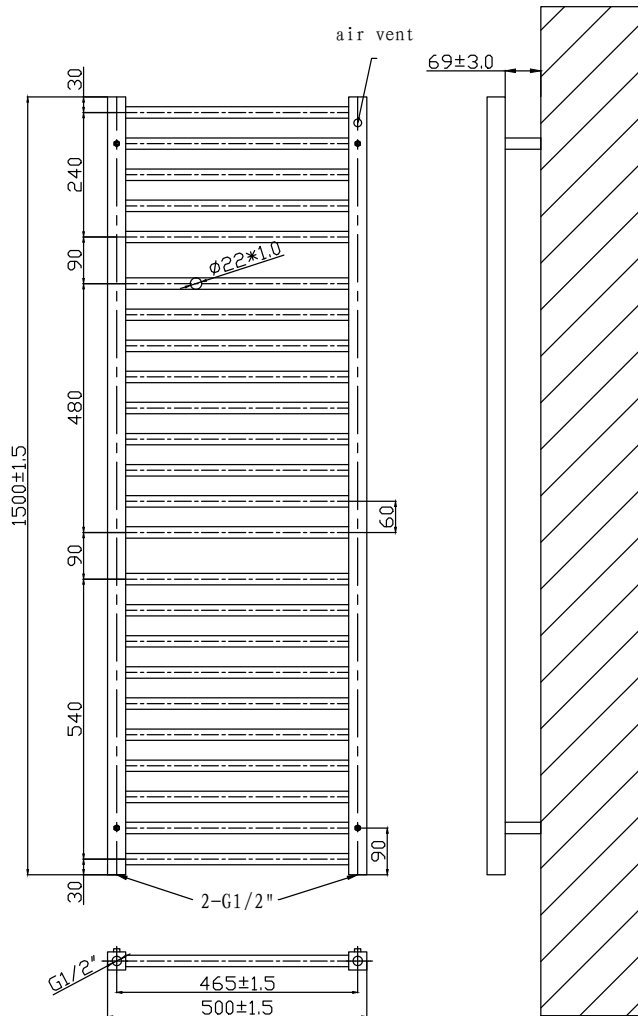

Phoenix

DESIGNED FOR YOU

Technical Data Sheet

Range: Radiators
 Type: Roscoe
 Code: RA342
 Version/Date: v1 02/16

1200 x 500 Image Shown

Information:

Height	Width	Pipe Centres	Wall to Pipe Centres	Watts	BTU's	Code
1500	500	465	87	717	2446	RA342

Notes: Drawings may not be to scale. All dimensions in mm unless otherwise stated. Information correct at time of printing but subject to change at any time.