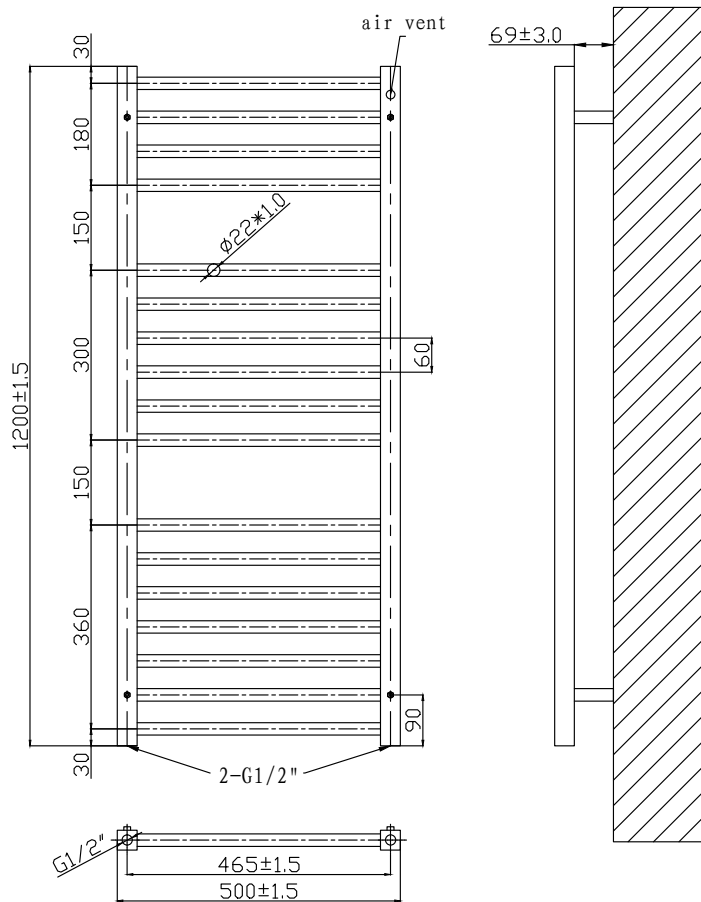

# Phoenix

DESIGNED FOR YOU

Technical Data Sheet

Range: Radiators  
 Type: Roscoe  
 Code: RA341  
 Version/Date: v1 02/16

1200 x 500 Image Shown

## Information:

Height	Width	Pipe Centres	Wall to Pipe Centres	Watts	BTU's	Code
1200	500	465	87	531	1812	RA341

This product is designed as a warmer of dry towels. Placing wet towels or garments on this product may result in the deterioration of the surface finish.

Notes: Drawings may not be to scale. All dimensions in mm unless otherwise stated. Information correct at time of printing but subject to change at any time.