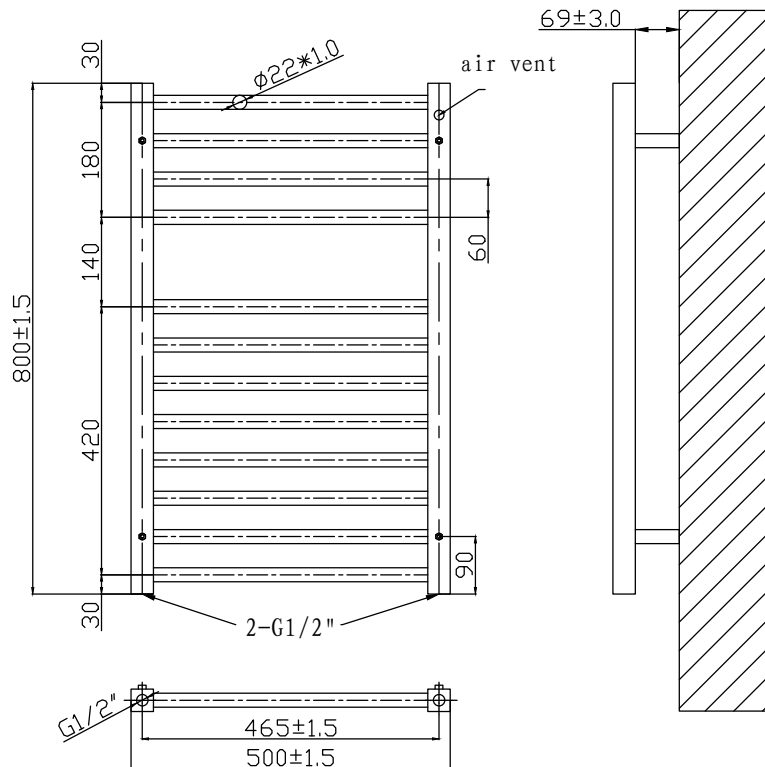

Phoenix

DESIGNED FOR YOU

Technical Data Sheet

Range: Radiators
 Type: Roscoe
 Code: RA340
 Version/Date: v1 02/16

1200 x 500 Image Shown

Information:

Height	Width	Pipe Centres	Wall to Pipe Centres	Watts	BTU's	Code
800	500	465	87	367	1252	RA340

Notes: Drawings may not be to scale. All dimensions in mm unless otherwise stated. Information correct at time of printing but subject to change at any time.