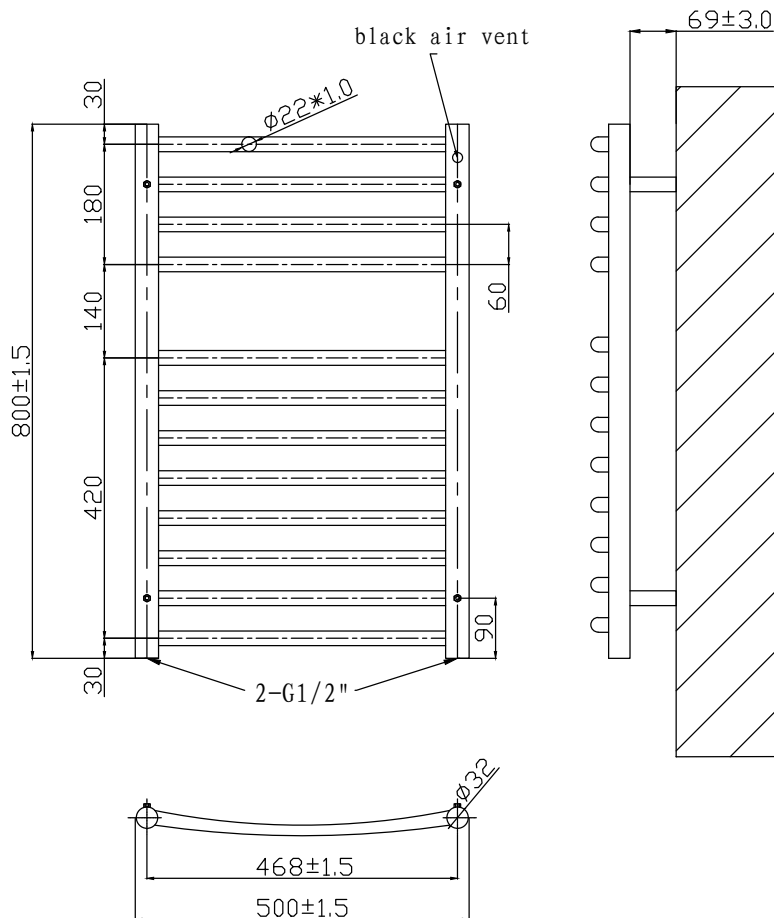

# Phoenix

DESIGNED FOR YOU

Technical Data Sheet

Range: Radiators  
 Type: Thame Curved  
 Code: RA330  
 Version/Date: v1 02/16

1500 x 500 Image Shown

## Information:

Height	Width	Pipe Centres	Wall to Pipe Centres	Watts	BTU's	Code
800	500	468	87	324	1124	RA330

This product is designed as a warmer of dry towels. Placing wet towels or garments on this product may result in the deterioration of the surface finish.

Notes: Drawings may not be to scale. All dimensions in mm unless otherwise stated. Information correct at time of printing but subject to change at any time.