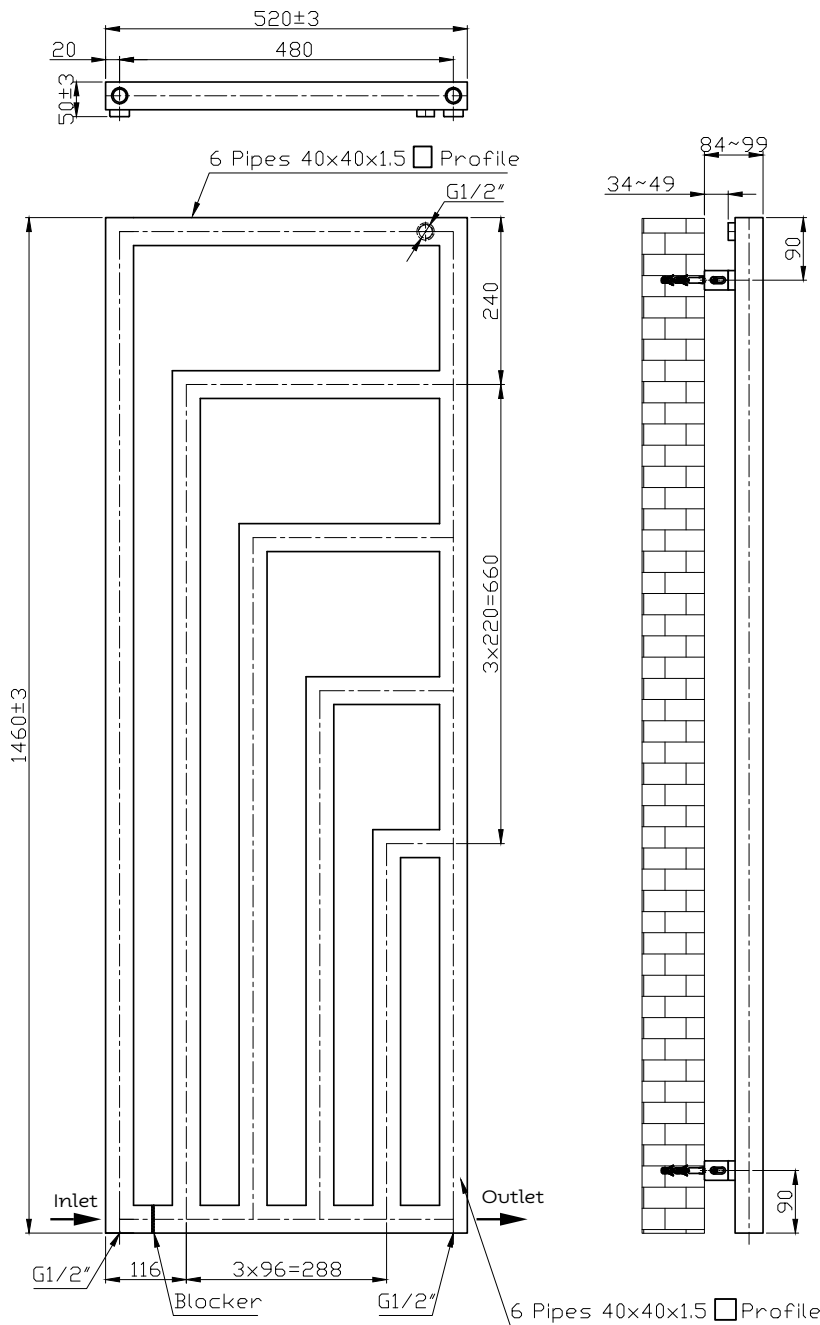

# Phoenix

DESIGNED FOR YOU

Technical Data Sheet

Range: Radiators  
 Type: Geo  
 Code: RA270  
 Version/Date: v4 03/19

**Information:** All electric version is RH only for element.

Height	Width	Pipe Centres	Wall to Pipe Centres	Watts	BTU's	Code
1460	520	480	57-65	567	1934	RA270

Notes: Drawings may not be to scale. All dimensions in mm unless otherwise stated. Information correct at time of printing but subject to change at any time.