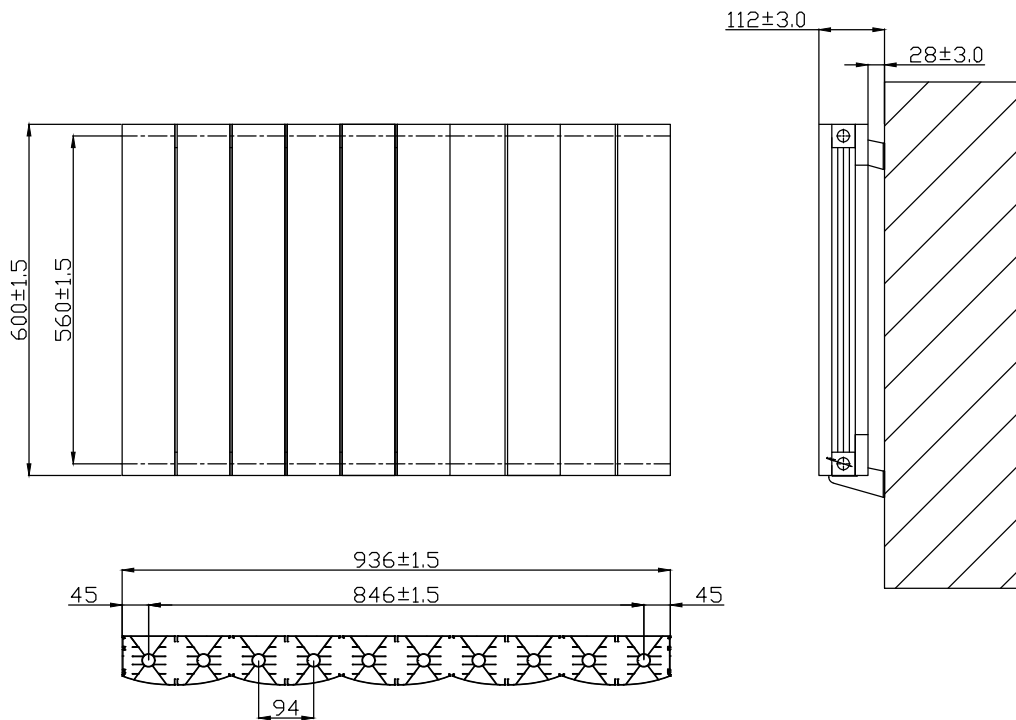

Phoenix

DESIGNED FOR YOU

Technical Data Sheet

Range: Radiators
 Type: Space
 Code: RA242 RA246
 Version/Date: v3 01/19

600 x 748 Image Shown

Information:

Height	Width	Tapping Centres	Wall to Pipe Centres	Watts	BTU's	Code
600	936	936	75	1378	4700	RA242/RA246

Notes: Drawings may not be to scale. All dimensions in mm unless otherwise stated. Information correct at time of printing but subject to change at any time.