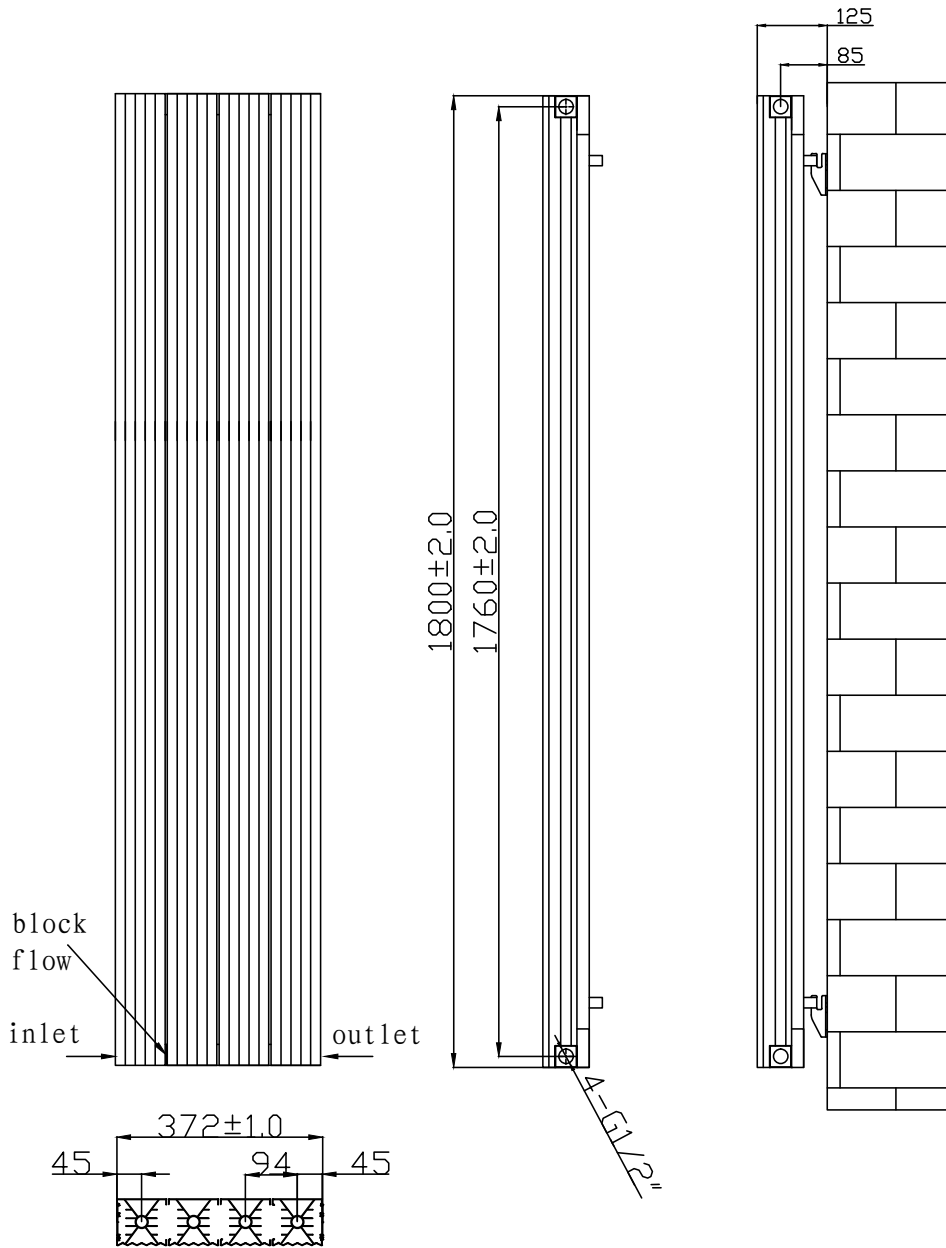

Phoenix

DESIGNED FOR YOU

Technical Data Sheet

Range: Radiators
 Type: Eon Double
 Code: RA225 RA226 RA227
 Version/Date: v6 01/19

Overall depth when mounted: 127mm

Information:

Height	Width	Tapping Centres	Wall to Pipe Centres	Watts	BTU's	Code
1800	372	372	75	1681	5737	RA225/226/227

Notes: Drawings may not be to scale. All dimensions in mm unless otherwise stated. Information correct at time of printing but subject to change at any time.