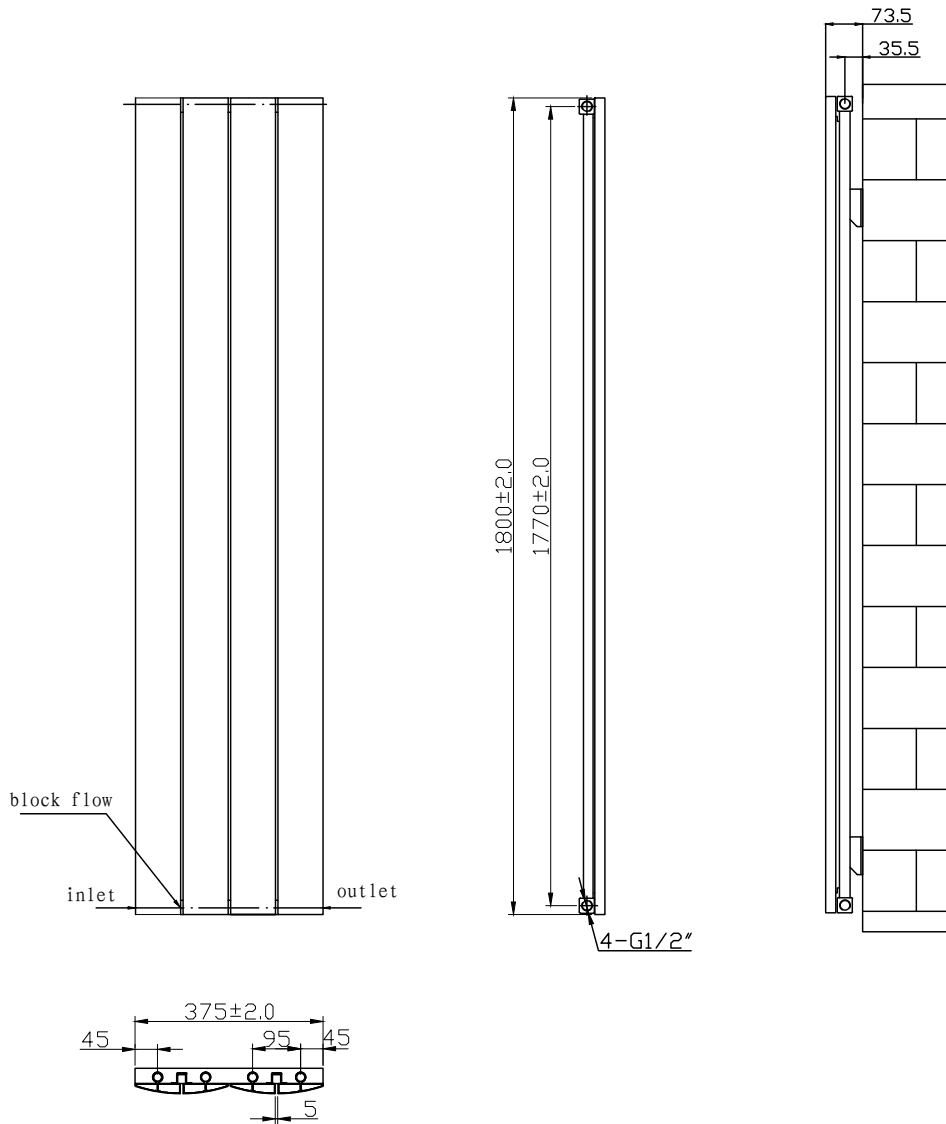

## Information:

| Height | Width | Tapping Centres | Wall to Pipe Centres | Watts | BTU's | Code          |
|--------|-------|-----------------|----------------------|-------|-------|---------------|
| 1800   | 375   | 375             | 45                   | 1109  | 3784  | RA210/211/212 |

Notes: Drawings may not be to scale. All dimensions in mm unless otherwise stated. Information correct at time of printing but subject to change at any time.