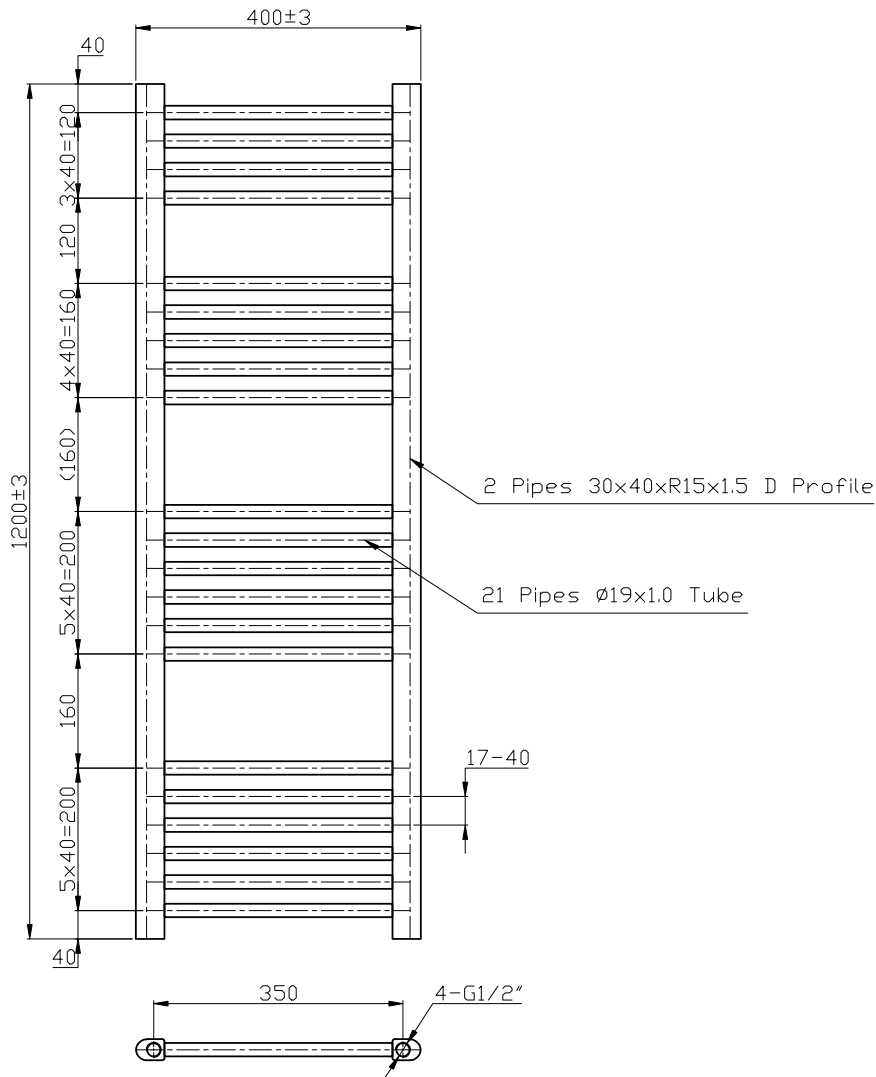

Phoenix

DESIGNED FOR YOU

Technical Data Sheet

Range: Radiators
 Type: Flavia Straight
 Code: RA201
 Version/Date: v1 01/16

Information:

Height	Width	Pipe Centres	Wall to Pipe Centres	Watts	BTU's	Code
1200	400	350	75	548	1871	RA201

Notes: Drawings may not be to scale. All dimensions in mm unless otherwise stated. Information correct at time of printing but subject to change at any time.