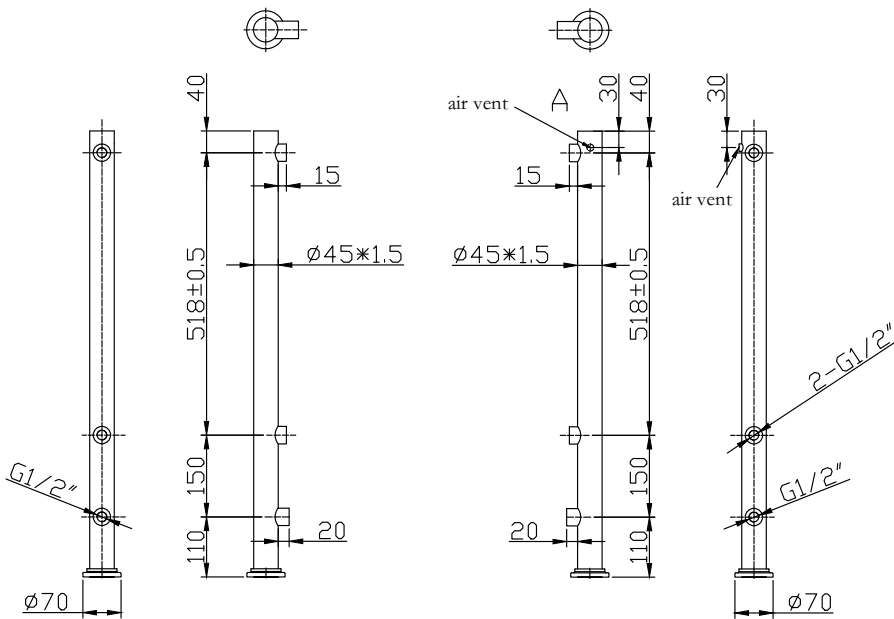

# Phoenix

DESIGNED FOR YOU

Technical Data Sheet

Range: Radiators  
 Type: Lilly Plus  
 Code: RA180 - RA189  
 Version/Date: v3 01/19

Height: 2018 models

Height: 818 models

Height	Width	Tapping Centres	Wall to Pipe Centres	Watts	BTU's	Code
818	706	586	80	1048	3276	RA180/RA185
818	1003	883	80	1533	5229	RA181/RA186
818	1182	1062	80	1823	6221	RA182/RA187
2018	468	348	80	1471	5020	RA183/RA188
2018	587	467	80	1990	6791	RA184/RA189

Notes: Drawings may not be to scale. All dimensions in mm unless otherwise stated. Information correct at time of printing but subject to change at any time. These products are designed as a warmer of dry towels. Placing wet towels or garments on these products may result in the deterioration of the surface finish.