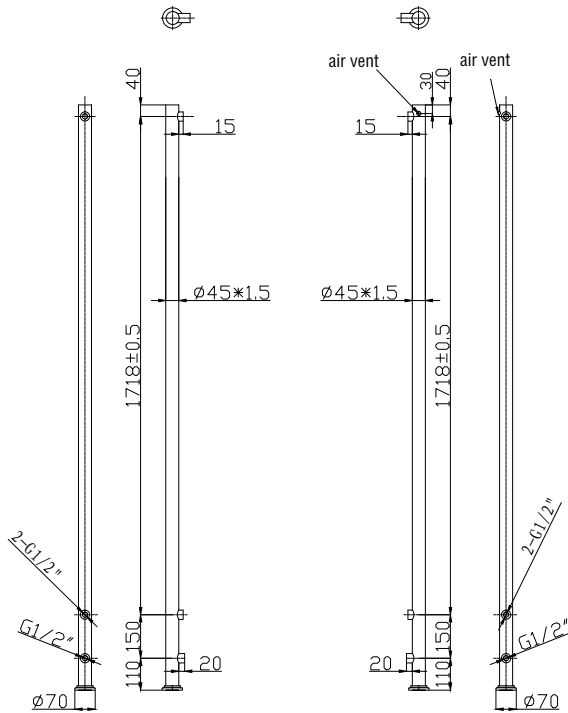

# Phoenix

DESIGNED FOR YOU

Technical Data Sheet

Range: Radiators  
 Type: Lilly Plus  
 Code: RA180 - RA189  
 Version/Date: v3 01/19

Height: 2018 models

Height: 818 models

Height	Width	Tapping Centres	Wall to Pipe Centres	Watts	BTU's	Code
818	706	586	80	1048	3276	RA180/RA185
818	1003	883	80	1533	5229	RA181/RA186
818	1182	1062	80	1823	6221	RA182/RA187
2018	468	348	80	1471	5020	RA183/RA188
2018	587	467	80	1990	6791	RA184/RA189

Notes: Drawings may not be to scale. All dimensions in mm unless otherwise stated. Information correct at time of printing but subject to change at any time. These products are designed as a warmer of dry towels. Placing wet towels or garments on these products may result in the deterioration of the surface finish.