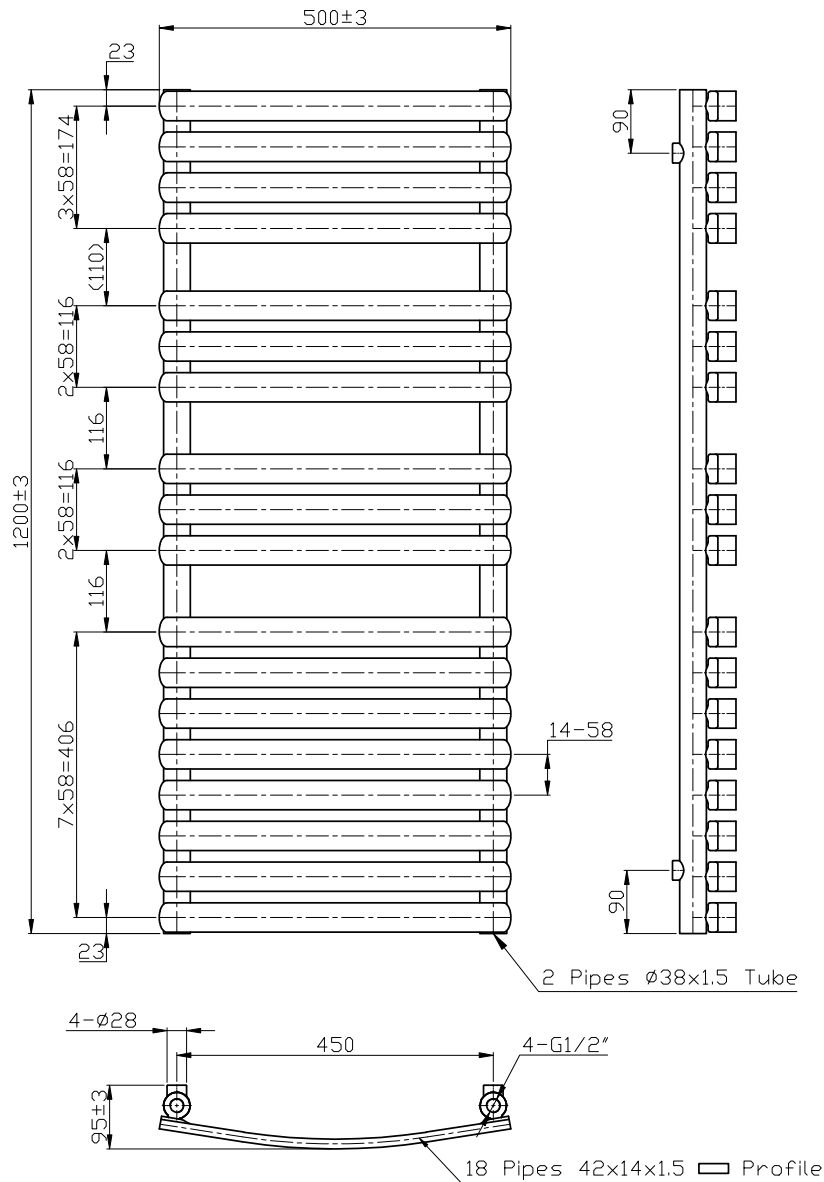

Phoenix

DESIGNED FOR YOU

Technical Data Sheet

Range: Radiators

Type: Olivia Curved

Code: RA161

Version/Date: v1 01/16

Information:

Height	Width	Pipe Centres	Wall to Pipe Centres	Watts	BTU's	Code
1200	500	450	63-73	806	2752	RA161

This product is designed as a warmer of dry towels. Placing wet towels or garments on this product may result in the deterioration of the surface finish.

Notes: Drawings may not be to scale. All dimensions in mm unless otherwise stated. Information correct at time of printing but subject to change at any time.