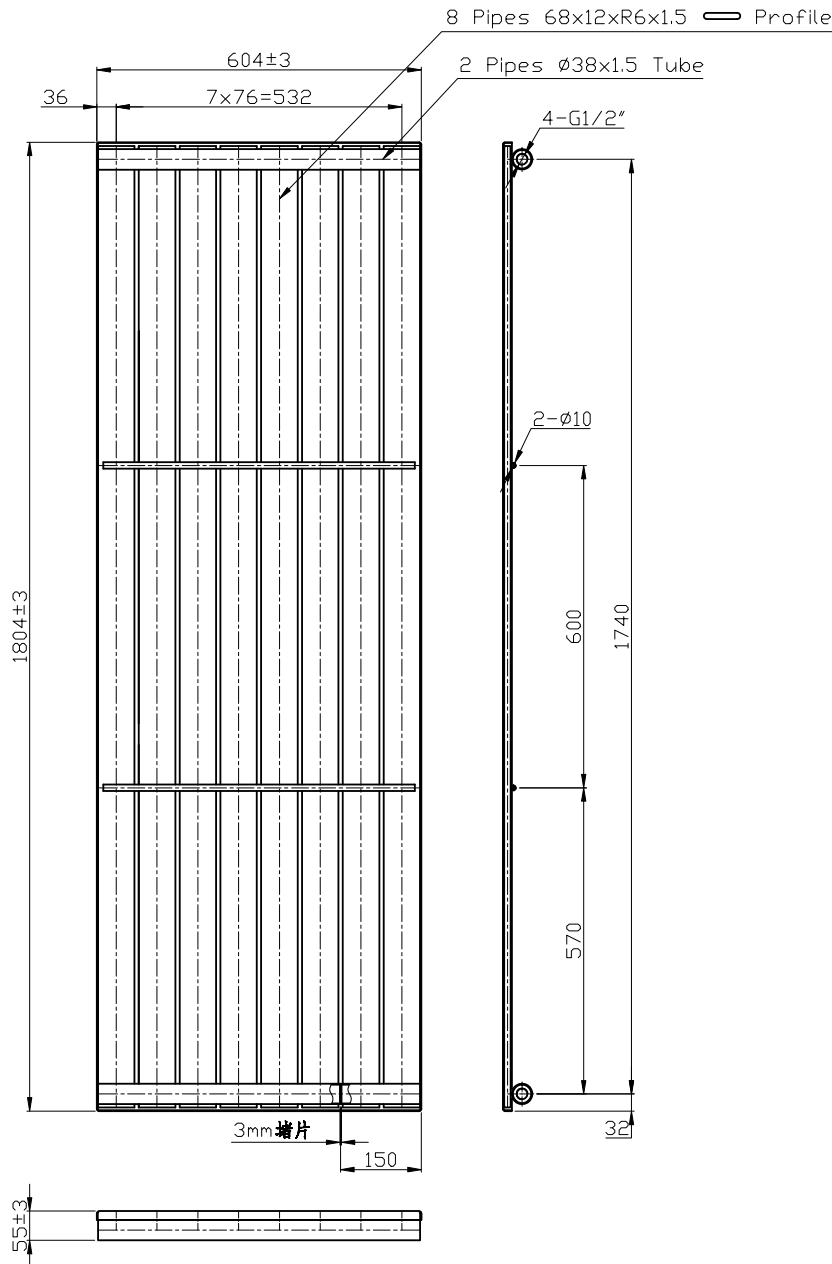

## Information:

Height	Width	Tapping Centres	Wall to Pipe Centres	Watts	BTU's	Code
1800	604	604	51	1424	4860	RA155

This product is designed as a warmer of dry towels. Placing wet towels or garments on this product may result in the deterioration of the surface finish.

Notes: Drawings may not be to scale. All dimensions in mm unless otherwise stated. Information correct at time of printing but subject to change at any time.