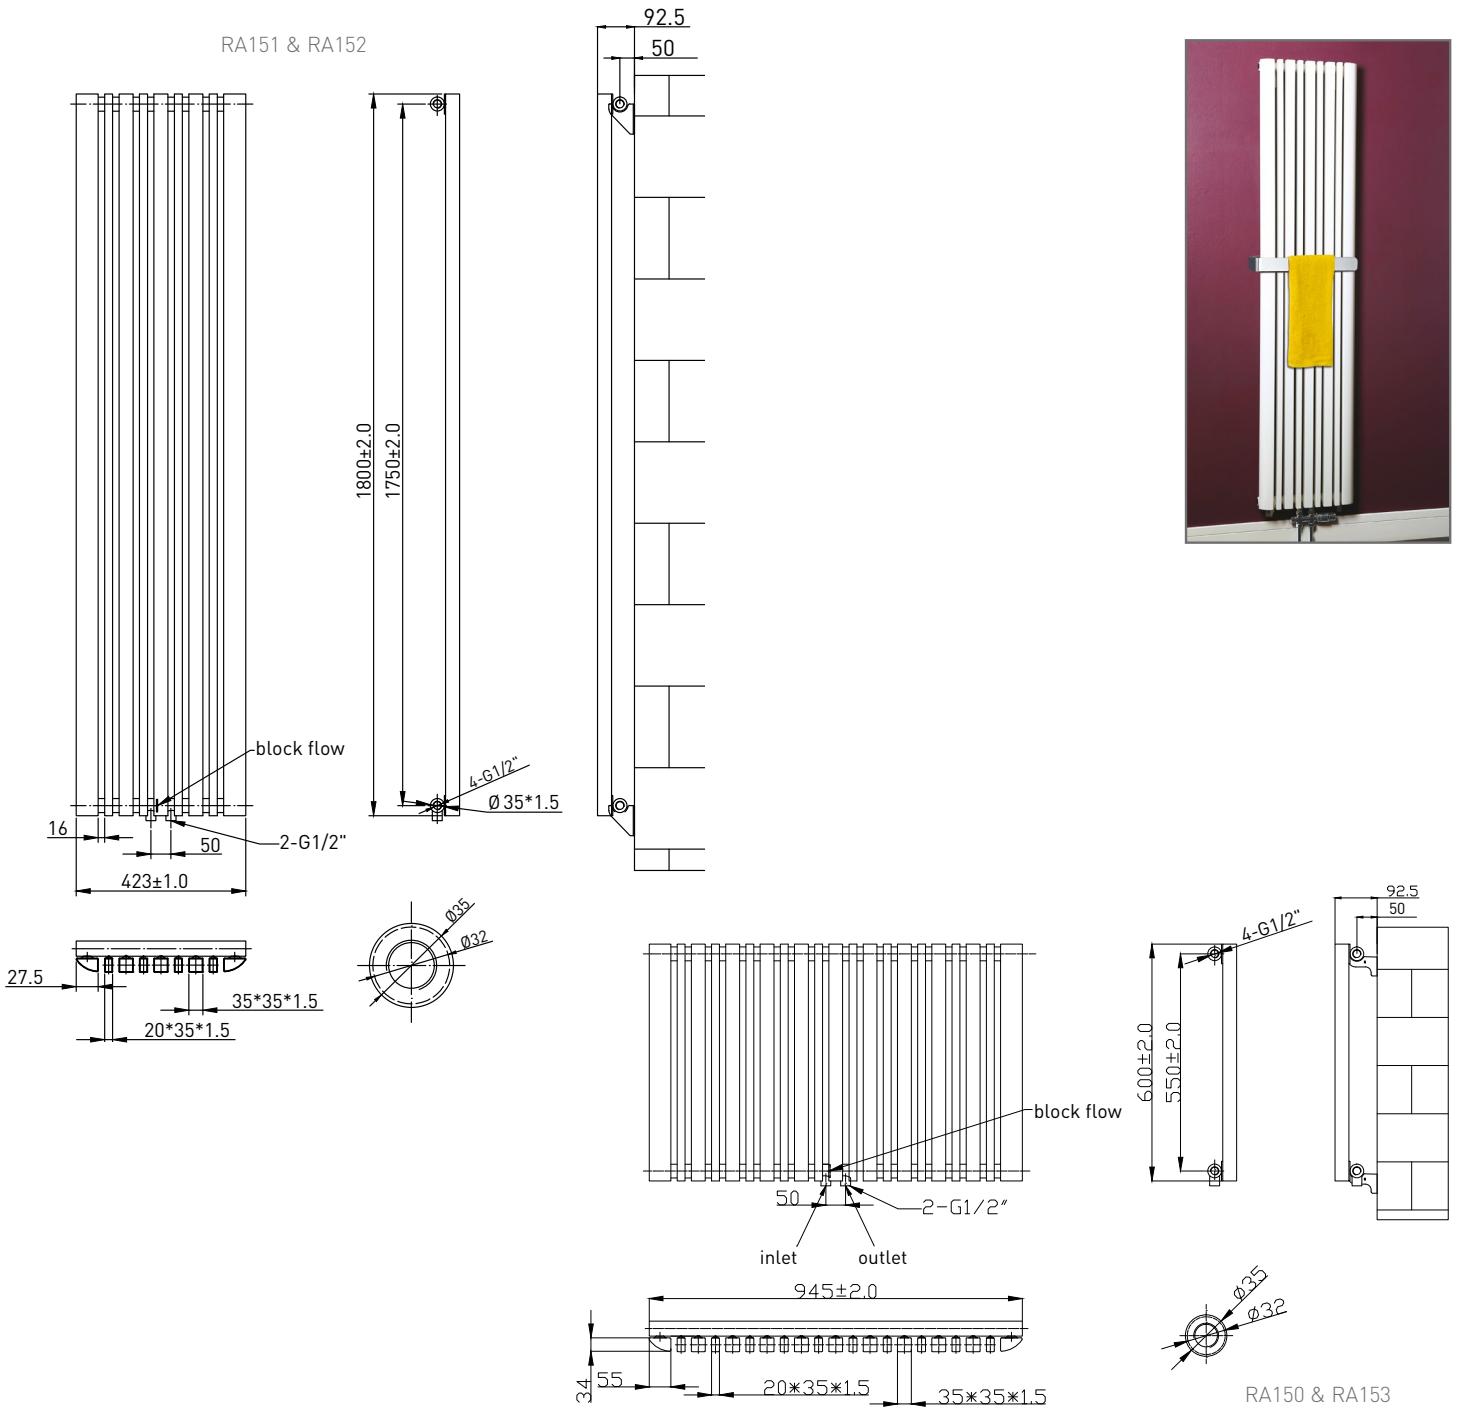

Phoenix

DESIGNED FOR YOU

Technical Data Sheet

Range: Radiators
 Type: Tower
 Code: RA150 RA151 RA152 RA153
 Version/Date: v5 11/19

Information:

Height	Width	Pipe Centres	Wall to Pipe Centres	Watts	BTU's	Colour	Code
600	945	50	50	1173	4002	Wht/Anth	RA150/RA153
1800	423	50	50	1333	4549	Wht/Anth	RA151/RA152

Notes: Drawings may not be to scale. All dimensions in mm unless otherwise stated. Information correct at time of printing but subject to change at any time.