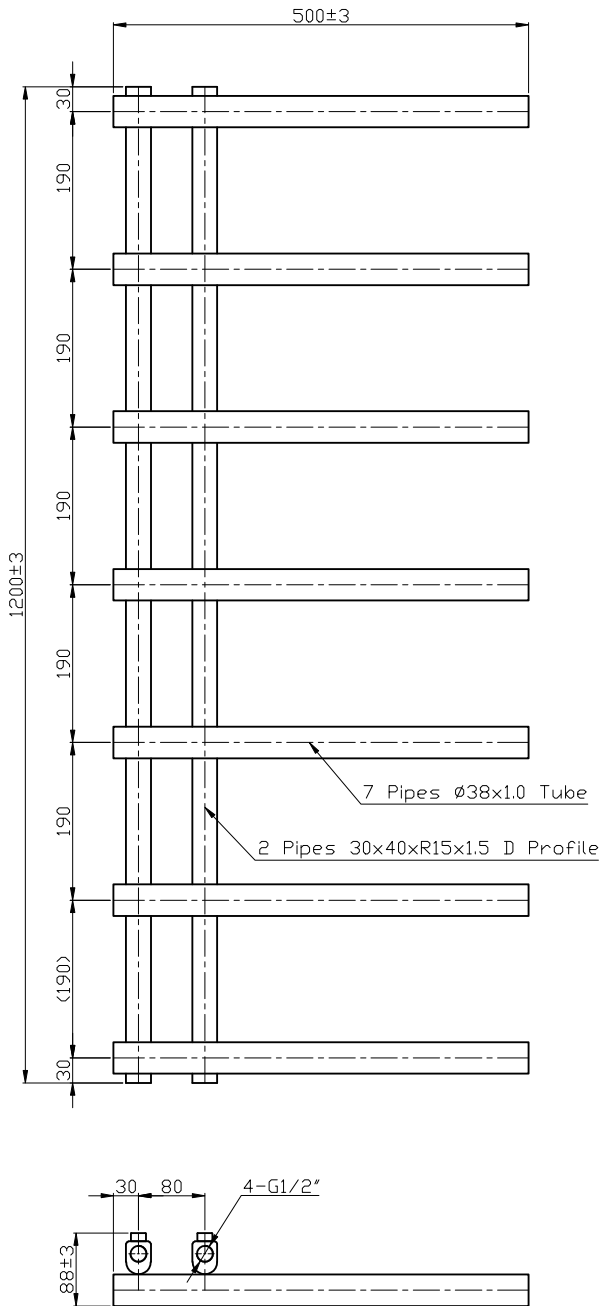

# Phoenix

DESIGNED FOR YOU

Technical Data Sheet

Range: Radiators  
 Type: Level  
 Code: RA125  
 Version/Date: v3 01/19

NOTE: This product cannot be used with valves VA013/VA014

## Information:

Height	Width	Pipe Centres	Wall to Pipe Centres	Watts	BTU's	Code
1200	500	80	50-60	350	1194	RA125

This product is designed as a warmer of dry towels. Placing wet towels or garments on this product may result in the deterioration of the surface finish.

Notes: Drawings may not be to scale. All dimensions in mm unless otherwise stated. Information correct at time of printing but subject to change at any time.