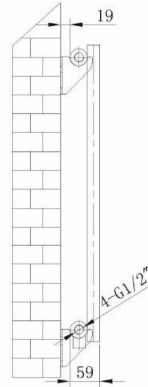

Phoenix

DESIGNED FOR YOU

Technical Data Sheet

Range: Radiators
Type: Louise
Code: RA120 RA121 RA122 RA123
Version/Date: v3 04/18

RA120