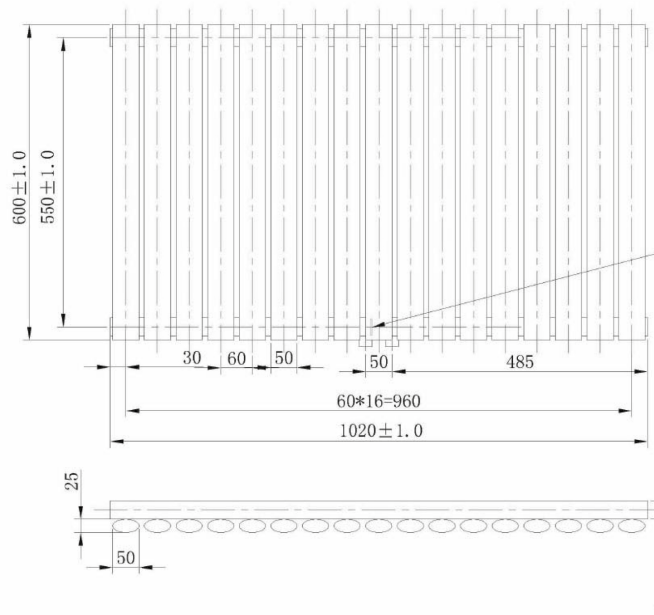

RA121

Information:

Height	Width	Pipe Centres	Wall to Pipe Centres	Watts	BTU's	Code
600	780	50	50	656	2240	RA120
600	1020	50	50	858	2929	RA121

Finishes:

Chrome

Guarantee/Aftercare: During installation extra care must be taken to avoid damaging the fittings. We provide a guarantee against faulty manufacture or materials (excluding serviceable parts), providing they have been installed, cared for and used in accordance with our instructions and good plumbing practice. All products installed in a commercial environment carry a 12 month guarantee. We cannot be held responsible for the use of incorrect dimensions shown for first fix without the actual products on site. All dimensions stated are nominal and are subject to manufacturing tolerances.

Phoenix

DESIGNED FOR YOU

Technical Data Sheet

Range: Radiators
 Type: Louise
 Code: RA120 RA121 RA122 RA123
 Version/Date: v3 04/18

RA120

RA123

Information:

Height	Width	Pipe Centres	Wall to Pipe Centres	Watts	BTU's	Code
600	1200	50	50	1010	3445	RA122
1800	420	50	50	1024	3493	RA123