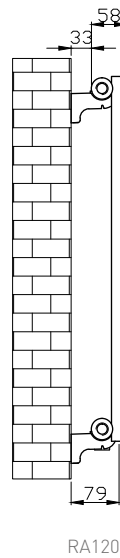

Phoenix

DESIGNED FOR YOU

Technical Data Sheet

Range: Radiators

Type: Louise

Code: RA120 RA121 RA122 RA123

Version/Date: v3 04/18

RA120

RA121

Information:

Height	Width	Pipe Centres	Wall to Pipe Centres	Watts	BTU's	Code
600	780	50	50	656	2240	RA120
600	1020	50	50	858	2929	RA121

Finishes:

Chrome

Guarantee/Aftercare: During installation extra care must be taken to avoid damaging the fittings. We provide a guarantee against faulty manufacture or materials (excluding serviceable parts), providing they have been installed, cared for and used in accordance with our instructions and good plumbing practice. All products installed in a commercial environment carry a 12 month guarantee. We cannot be held responsible for the use of incorrect dimensions shown for first fix without the actual products on site. All dimensions stated are nominal and are subject to manufacturing tolerances.

Phoenix

DESIGNED FOR YOU

Technical Data Sheet

Range: Radiators
 Type: Louise
 Code: RA120 RA121 RA122 RA123
 Version/Date: v3 04/18

RA120

RA123

Information:

Height	Width	Pipe Centres	Wall to Pipe Centres	Watts	BTU's	Code
600	1200	50	50	1010	3445	RA122
1800	420	50	50	1024	3493	RA123