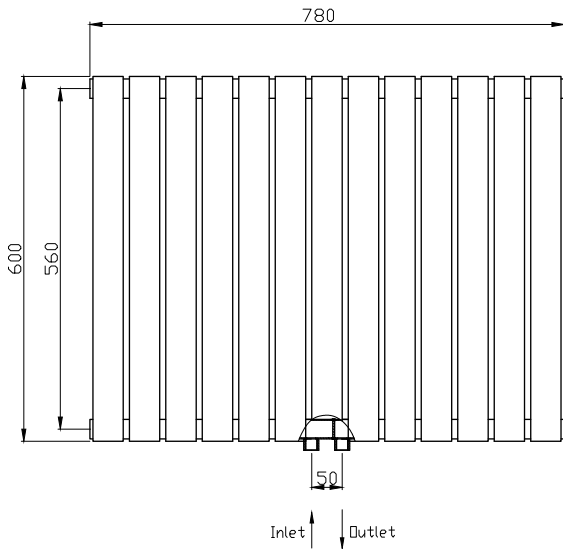

Phoenix

DESIGNED FOR YOU

Technical Data Sheet

Range: Radiators

Type: Louise

Code: RA120 RA121 RA122 RA123

Version/Date: v3 04/18

RA120