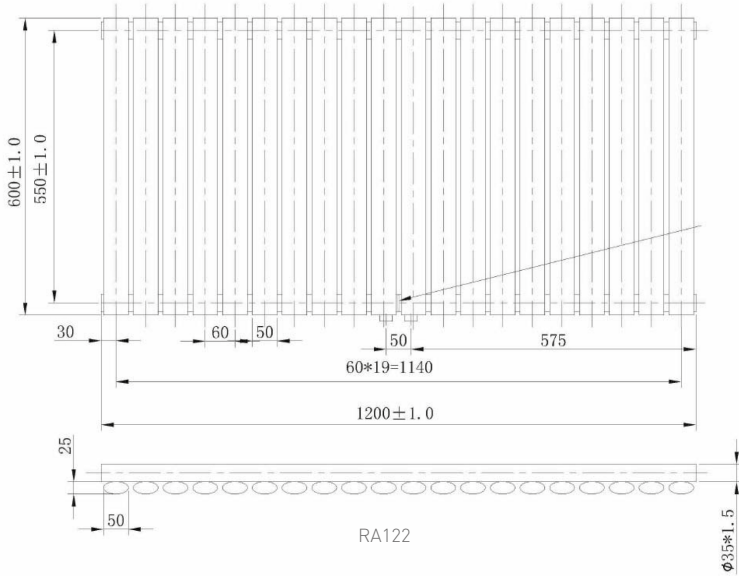

RA121

Information:

Height	Width	Pipe Centres	Wall to Pipe Centres	Watts	BTU's	Code
600	780	50	50	656	2240	RA120
600	1020	50	50	858	2929	RA121

Finishes:

Chrome

Guarantee/Aftercare: During installation extra care must be taken to avoid damaging the fittings. We provide a guarantee against faulty manufacture or materials (excluding serviceable parts), providing they have been installed, cared for and used in accordance with our instructions and good plumbing practice. All products installed in a commercial environment carry a 12 month guarantee. We cannot be held responsible for the use of incorrect dimensions shown for first fix without the actual products on site. All dimensions stated are nominal and are subject to manufacturing tolerances.

Phoenix

DESIGNED FOR YOU

Technical Data Sheet

Range: Radiators
 Type: Louise
 Code: RA120 RA121 RA122 RA123
 Version/Date: v3 04/18

RA120

RA123

Information:

Height	Width	Pipe Centres	Wall to Pipe Centres	Watts	BTU's	Code
600	1200	50	50	1010	3445	RA122
1800	420	50	50	1024	3493	RA123