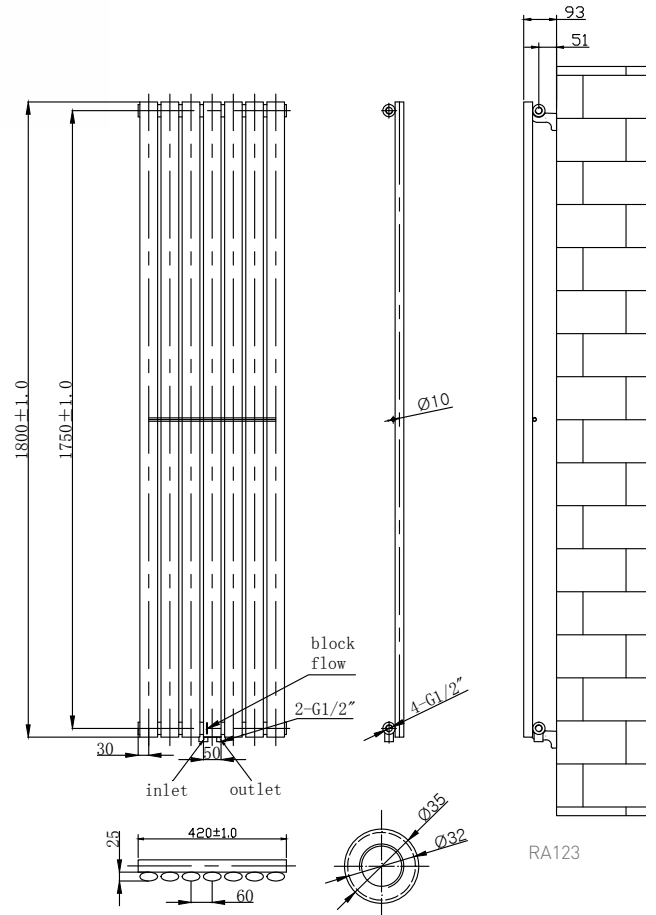

Phoenix

DESIGNED FOR YOU

Technical Data Sheet

Range: Radiators
 Type: Louise
 Code: RA120 RA121 RA122 RA123
 Version/Date: v3 04/18

RA120

RA123

Information:

Height	Width	Pipe Centres	Wall to Pipe Centres	Watts	BTU's	Code
600	1200	50	50	1010	3445	RA122
1800	420	50	50	1024	3493	RA123