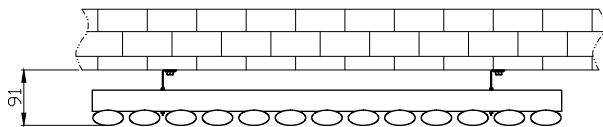

RA121

Information:

Height	Width	Pipe Centres	Wall to Pipe Centres	Watts	BTU's	Code
600	780	50	50	656	2240	RA120
600	1020	50	50	858	2929	RA121

Finishes:

Chrome

Guarantee/Aftercare: During installation extra care must be taken to avoid damaging the fittings. We provide a guarantee against faulty manufacture or materials (excluding serviceable parts), providing they have been installed, cared for and used in accordance with our instructions and good plumbing practice. All products installed in a commercial environment carry a 12 month guarantee. We cannot be held responsible for the use of incorrect dimensions shown for first fix without the actual products on site. All dimensions stated are nominal and are subject to manufacturing tolerances.