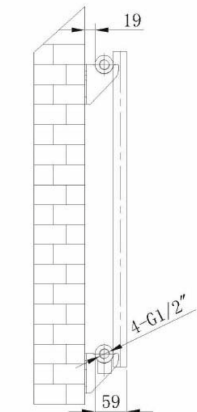

RA121

Information:

Height	Width	Pipe Centres	Wall to Pipe Centres	Watts	BTU's	Code
600	780	50	50	656	2240	RA120
600	1020	50	50	858	2929	RA121

Finishes:

Chrome

Guarantee/Aftercare: During installation extra care must be taken to avoid damaging the fittings. We provide a guarantee against faulty manufacture or materials (excluding serviceable parts), providing they have been installed, cared for and used in accordance with our instructions and good plumbing practice. All products installed in a commercial environment carry a 12 month guarantee. We cannot be held responsible for the use of incorrect dimensions shown for first fix without the actual products on site. All dimensions stated are nominal and are subject to manufacturing tolerances.