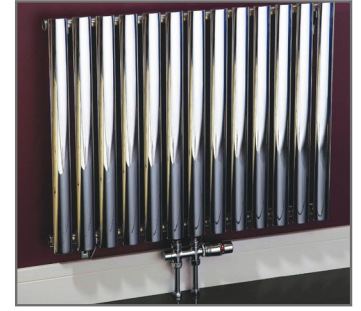

Phoenix

DESIGNED FOR YOU

Technical Data Sheet

Range: Radiators
Type: Louise
Code: RA120 RA121 RA122 RA123
Version/Date: v3 04/18

RA120