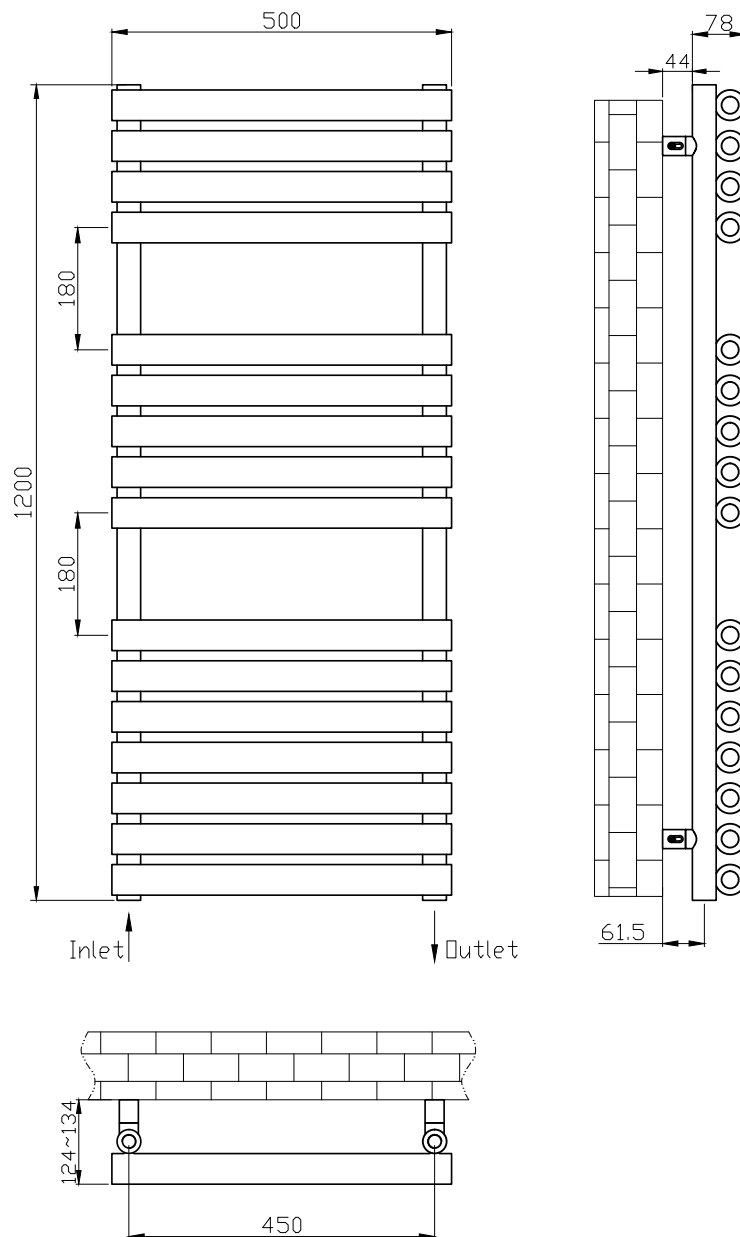

Phoenix

DESIGNED FOR YOU

Technical Data Sheet

Range: Radiators

Type: Tubo

Code: RA116

Version/Date: v2 04/18

Information:

Height	Width	Pipe Centres	Wall to Pipe Centres	Watts	BTU's	Code
1200	500	450	60-70	999	3411	RA116

This product is designed as a warmer of dry towels. Placing wet towels or garments on this product may result in the deterioration of the surface finish.

Notes: Drawings may not be to scale. All dimensions in mm unless otherwise stated. Information correct at time of printing but subject to change at any time.