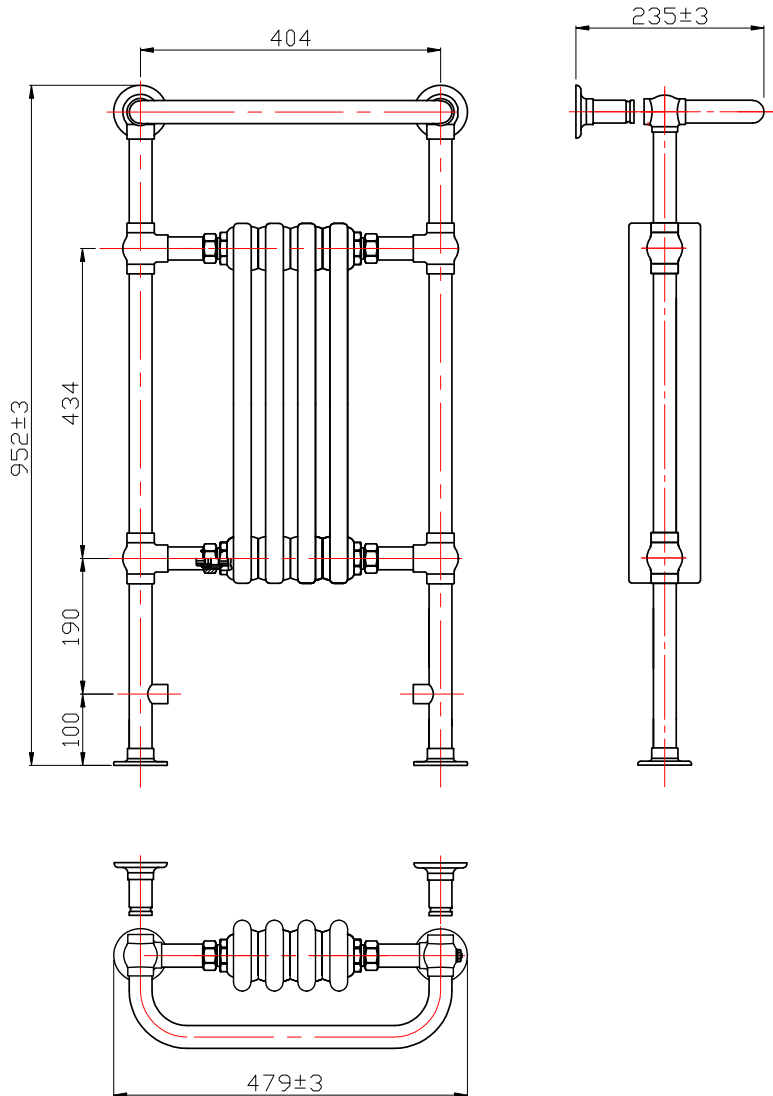

Phoenix

DESIGNED FOR YOU

Technical Data Sheet

Range: Radiators
 Type: Victoria
 Code: RA111
 Version/Date: v4 01/19

Information:

Height	Width	Tapping Centres	Wall to Pipe Centres	Watts	BTU's	Code
952	479	326	102	487	1663	RA111

Notes: Drawings may not be to scale. All dimensions in mm unless otherwise stated. Information correct at time of printing but subject to change at any time.