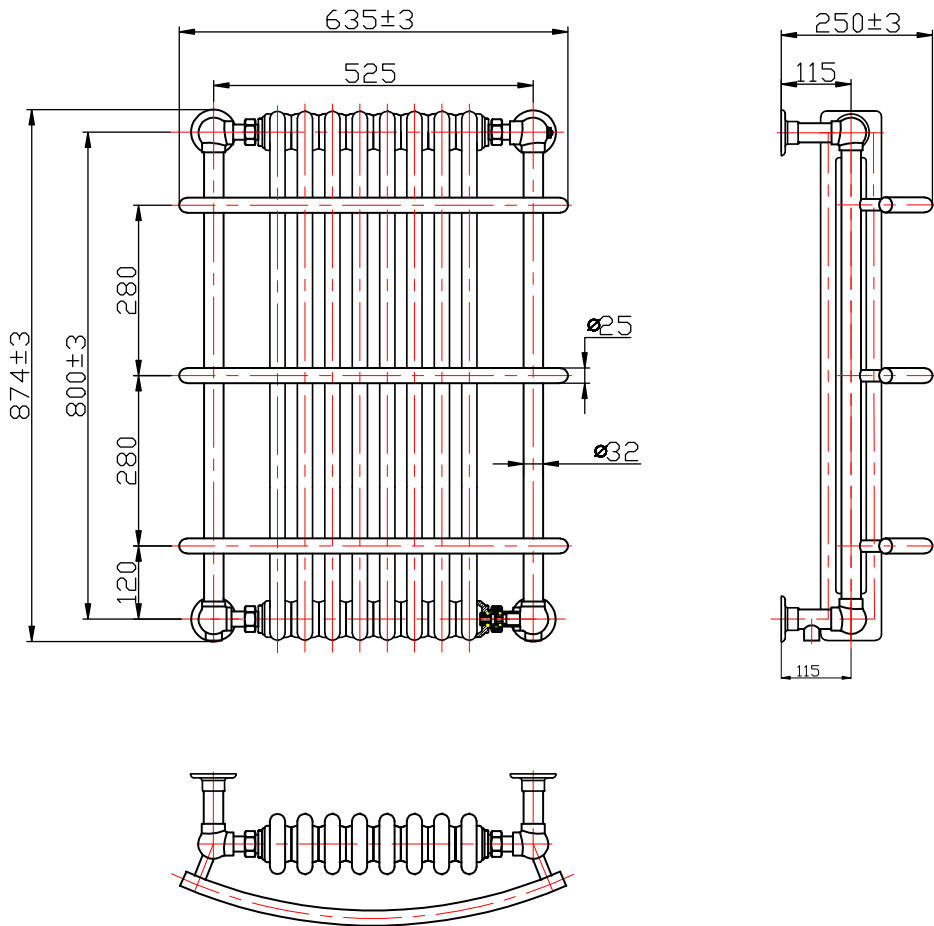

Phoenix

DESIGNED FOR YOU

Technical Data Sheet

Range: Radiators

Type: Helena

Code: RA110

Version/Date: v1 02/20

Information:

Notes: Drawings may not be to scale. All dimensions in mm unless otherwise stated. Information correct at time of printing but subject to change at any time.