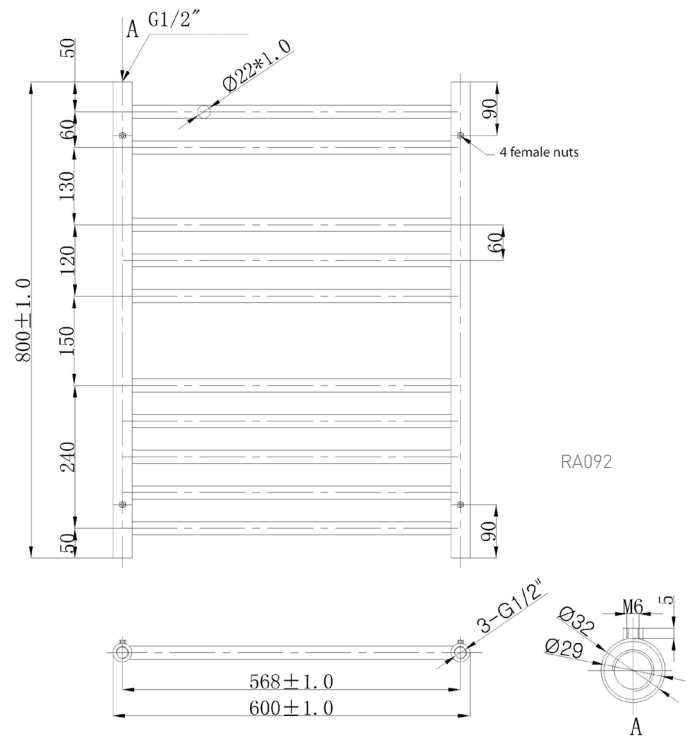

1600 x 350 Image Shown

#### Information:

Height	Width	Pipe Centres	Wall to Pipe Centres	Watts	BTU's	Code
430	600	568	85	210	715	RA090
600	600	568	85	305	1039	RA091
800	600	568	85	353	1205	RA092

Notes: Drawings may not be to scale. All dimensions in mm unless otherwise stated. Information correct at time of printing but subject to change at any time.