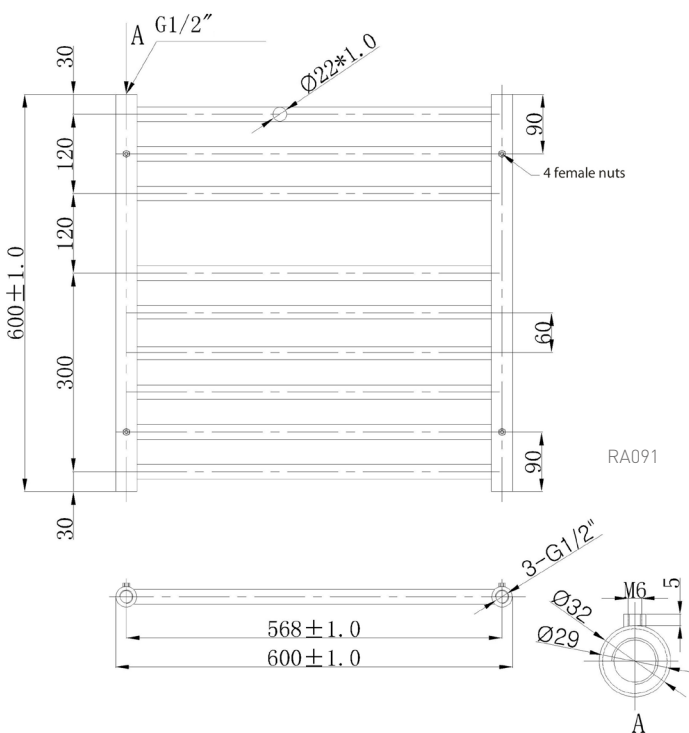

1600 x 350 Image Shown

#### Information:

Height	Width	Pipe Centres	Wall to Pipe Centres	Watts	BTU's	Code
430	600	568	85	210	715	RA090
600	600	568	85	305	1039	RA091
800	600	568	85	353	1205	RA092

Notes: Drawings may not be to scale. All dimensions in mm unless otherwise stated. Information correct at time of printing but subject to change at any time.