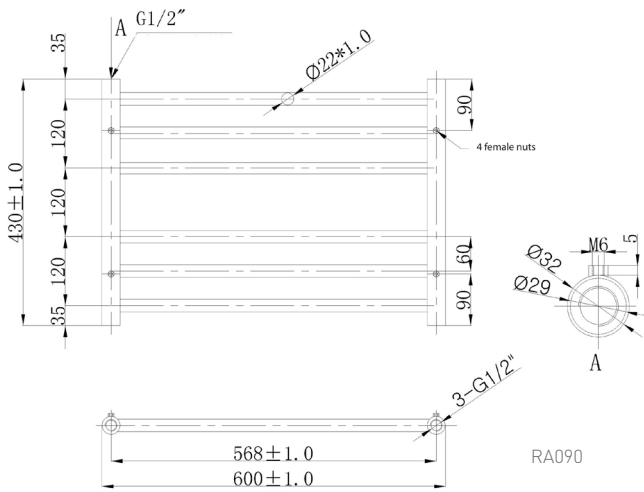

Phoenix

DESIGNED FOR YOU

Technical Data Sheet

Range: Radiators
Type: Athena
Code: RA090 RA091 RA092 RA093 RA094 RA095
Version/Date: v2 03/17