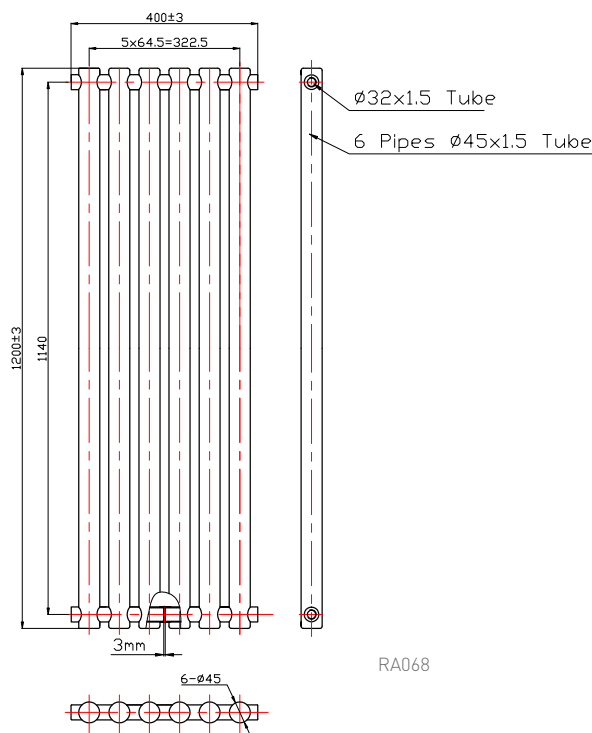

Phoenix

DESIGNED FOR YOU

Technical Data Sheet

Range: Radiators

Type: Mia

Code: RA064 RA068 RA069

Version/Date: v3 01/19

RA064

800 x 600 Image Shown

RA068

RA069

Information:

Height	Width	Tapping Centres	Wall to Pipe Centres	Watts	BTU's	Code
800	600	460	100	645	2200	RA064
1200	400	400	51	559	1908	RA068
1600	400	400	51	732	2498	RA069