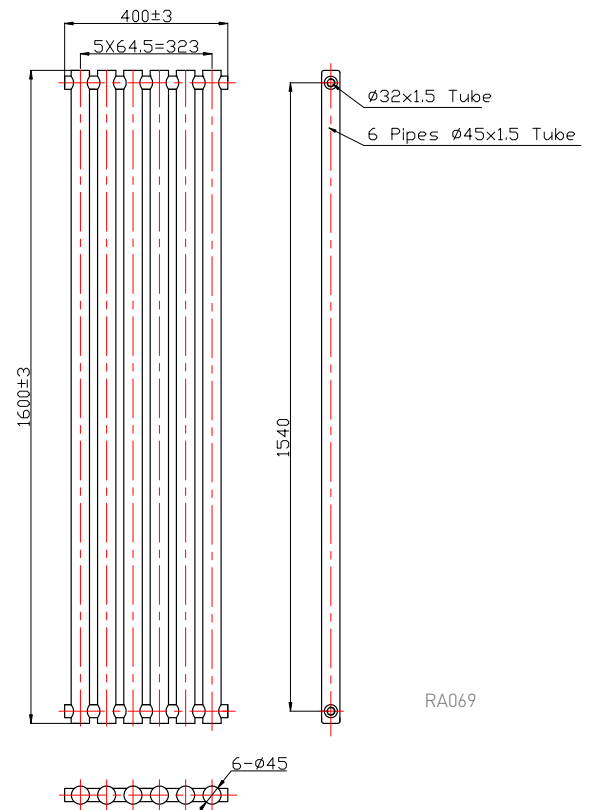

Phoenix

DESIGNED FOR YOU

Technical Data Sheet

Range: Radiators

Type: Mia

Code: RA064 RA068 RA069

Version/Date: v3 01/19

RA064

800 x 600 Image Shown

RA068

RA069

Information:

Height	Width	Tapping Centres	Wall to Pipe Centres	Watts	BTU's	Code
800	600	460	100	645	2200	RA064
1200	400	400	51	559	1908	RA068
1600	400	400	51	732	2498	RA069