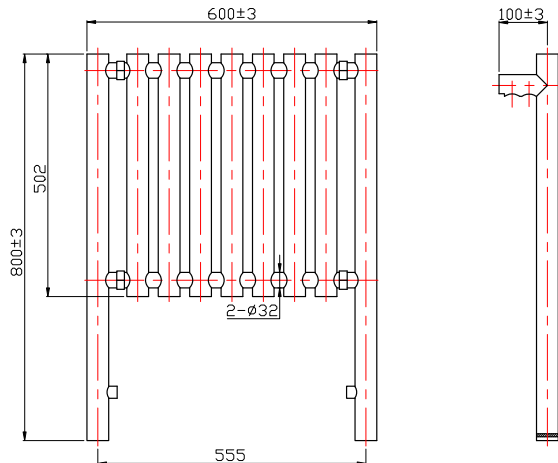

Phoenix

DESIGNED FOR YOU

Technical Data Sheet

Range: Radiators

Type: Mia

Code: RA064 RA068 RA069

Version/Date: v3 01/19

RA064

800 x 600 Image Shown

RA068

RA069

Information:

Height	Width	Tapping Centres	Wall to Pipe Centres	Watts	BTU's	Code
800	600	460	100	645	2200	RA064
1200	400	400	51	559	1908	RA068
1600	400	400	51	732	2498	RA069