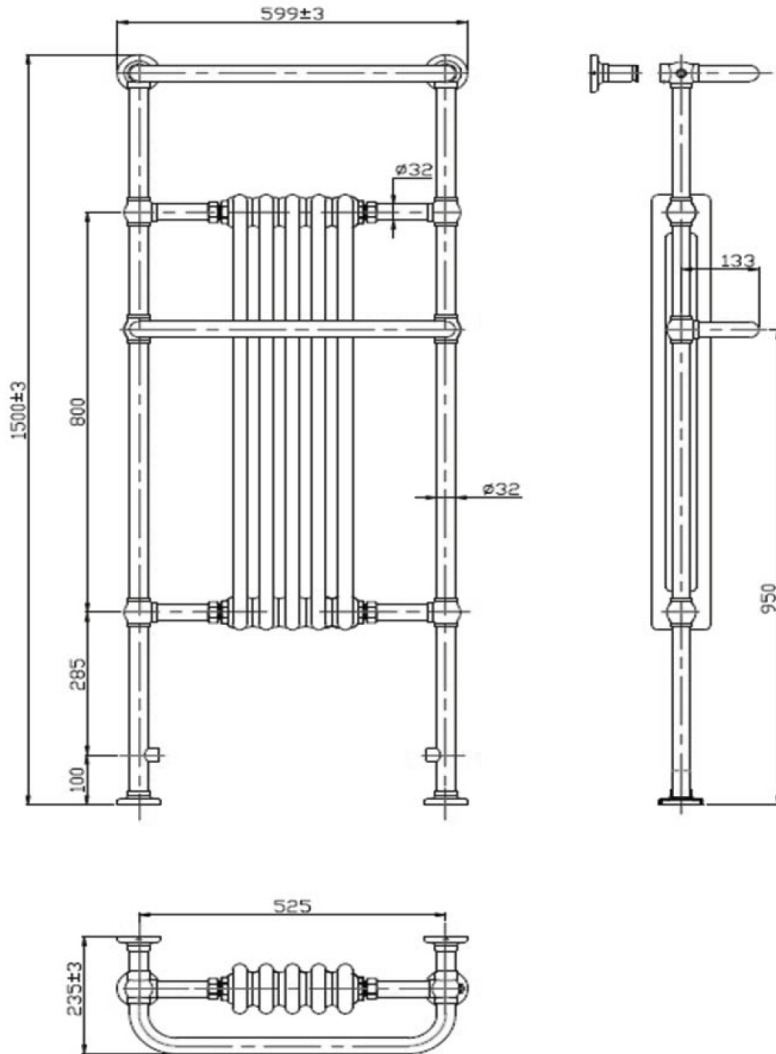

# Phoenix

DESIGNED FOR YOU

Technical Data Sheet

Range: Radiators

Type: Ella

Code: RA040

Version/Date: v3 01/19

## Information:

Height	Width	Tapping Centres	Wall to Pipe Centres	Watts	BTU's	Code
1500	590	445	92	833	3014	RA040

These products are designed as a warmer of dry towels. Placing wet towels or garments on these products may result in the deterioration of the surface finish.

Notes: Drawings may not be to scale. All dimensions in mm unless otherwise stated. Information correct at time of printing but subject to change at any time.