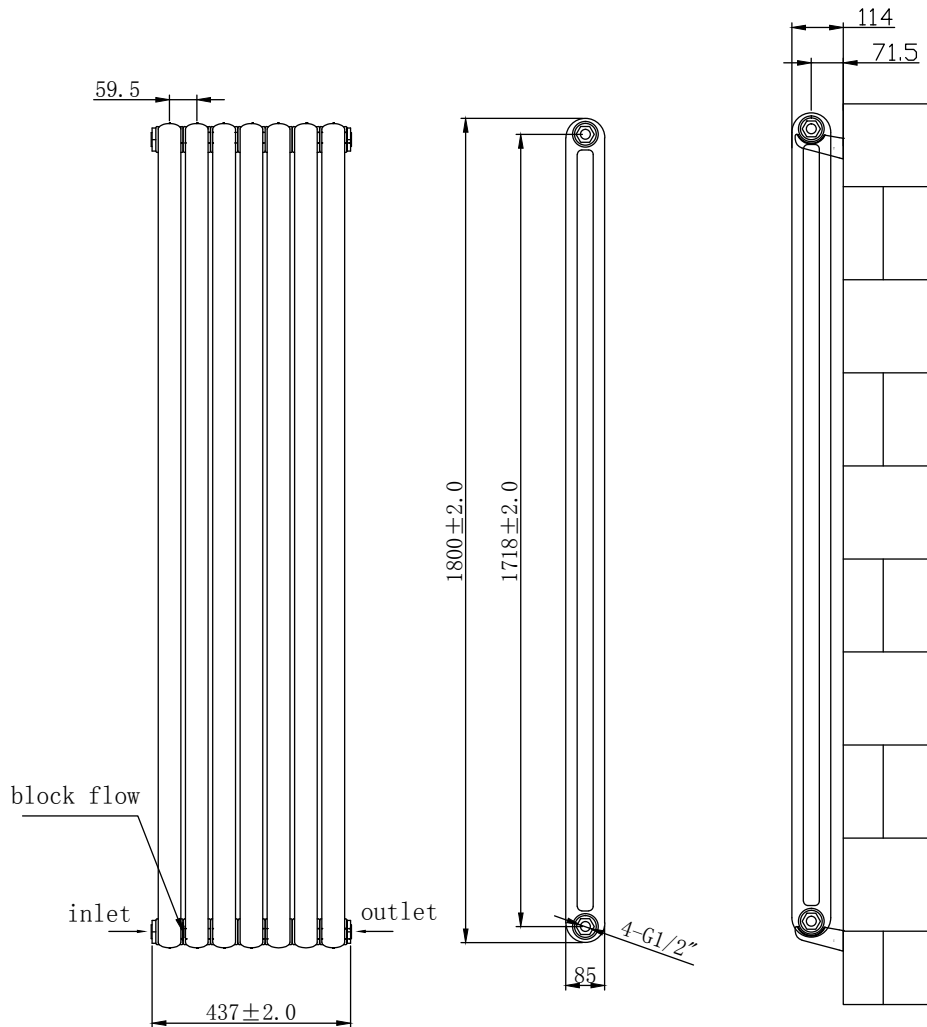

Phoenix

DESIGNED FOR YOU

Technical Data Sheet

Range: Radiators

Type: Lilly

Code: RA035 RA145

Version/Date: v4 01/19

Information:

Height	Width	Tapping Centres	Wall to Pipe Centres	Watts	BTU's	Code
1800	437	437	75	1815	6191	RA035/RA145

This product is designed as a warmer of dry towels. Placing wet towels or garments on this product may result in the deterioration of the surface finish.

Guarantee/Aftercare: During installation extra care must be taken to avoid damaging the fittings. We provide a guarantee against faulty manufacture or materials (excluding serviceable parts), providing they have been installed, cared for and used in accordance with our instructions and good plumbing practice. All products installed in a commercial environment carry a 12 month guarantee. We cannot be held responsible for the use of incorrect dimensions shown for first fix without the actual products on site. All dimensions stated are nominal and are subject to manufacturing tolerances.

Finishes:

Anthracite

White

Phoenix Whirlpools Ltd. Unit 8, Leeds 27 Industrial Estate, Bruntcliffe Avenue, Morley, Leeds LS27 0LL

Tel: (Sales) +44 (0)113 2012260 Fax: +44 (0)113 2012268 Email: sales@phoenix-uk.co.uk Web: www.phoenix-uk.co.uk

Notes: Drawings may not be to scale. All dimensions in mm unless otherwise stated. Information correct at time of printing but subject to change at any time.