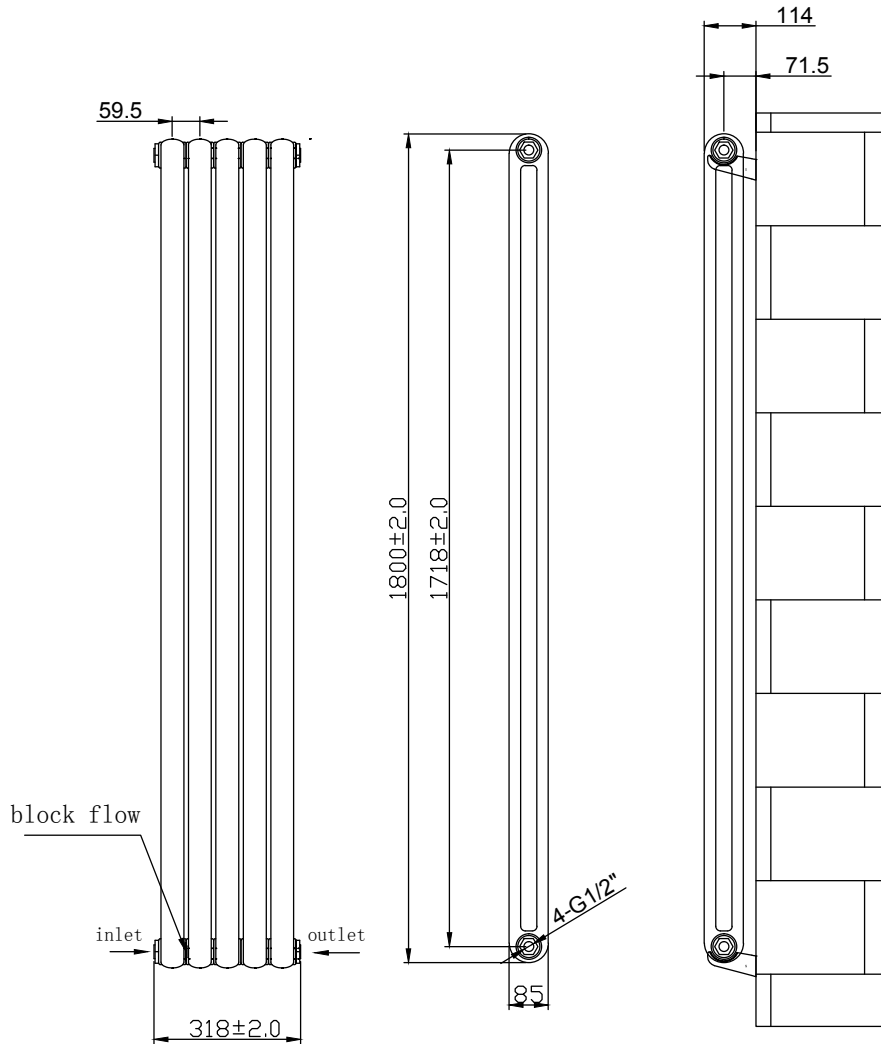

Phoenix

DESIGNED FOR YOU

Technical Data Sheet

Range: Radiators
 Type: Lilly
 Code: RA034 RA144
 Version/Date: v4 01/19

Information:

Height	Width	Tapping Centres	Wall to Pipe Centres	Watts	BTU's	Code
1800	318	318	75	1296	4420	RA034/RA144

Notes: Drawings may not be to scale. All dimensions in mm unless otherwise stated. Information correct at time of printing but subject to change at any time.