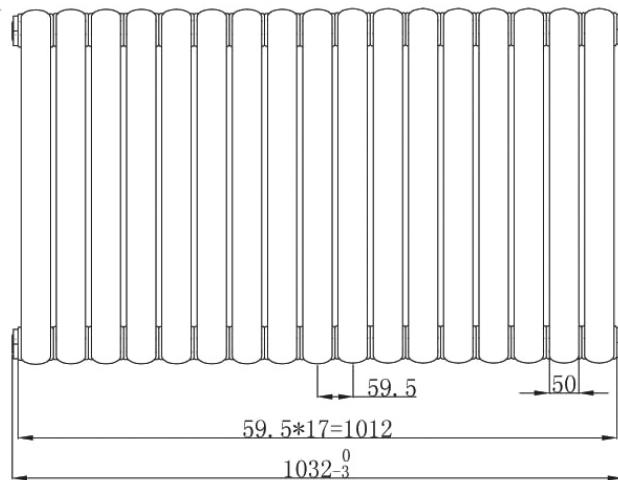

Phoenix

DESIGNED FOR YOU

Technical Data Sheet

Range: Radiators
 Type: Lilly
 Code: RA033 RA143
 Version/Date: v3 01/19

1800 x 437 Model

600 x 1032 Model

Information:

Height	Width	Tapping Centres	Wall to Pipe Centres	Watts	BTU's	Code
600	1032	1032	75	1648	5621	RA033/RA143

Notes: Drawings may not be to scale. All dimensions in mm unless otherwise stated. Information correct at time of printing but subject to change at any time.