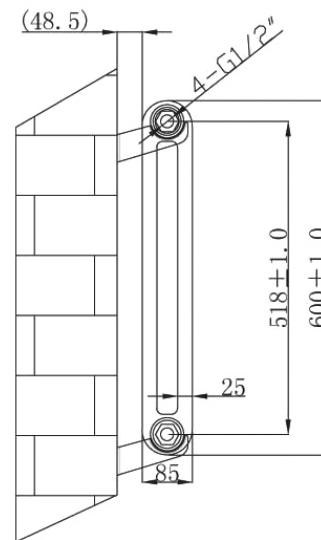

Phoenix

DESIGNED FOR YOU

Technical Data Sheet

Range: Radiators
 Type: Lilly
 Code: RA033 RA143
 Version/Date: v3 01/19

1800 x 437 Model

600 x 1032 Model

Information:

Height	Width	Tapping Centres	Wall to Pipe Centres	Watts	BTU's	Code
600	1032	1032	75	1648	5621	RA033/RA143

Notes: Drawings may not be to scale. All dimensions in mm unless otherwise stated. Information correct at time of printing but subject to change at any time.