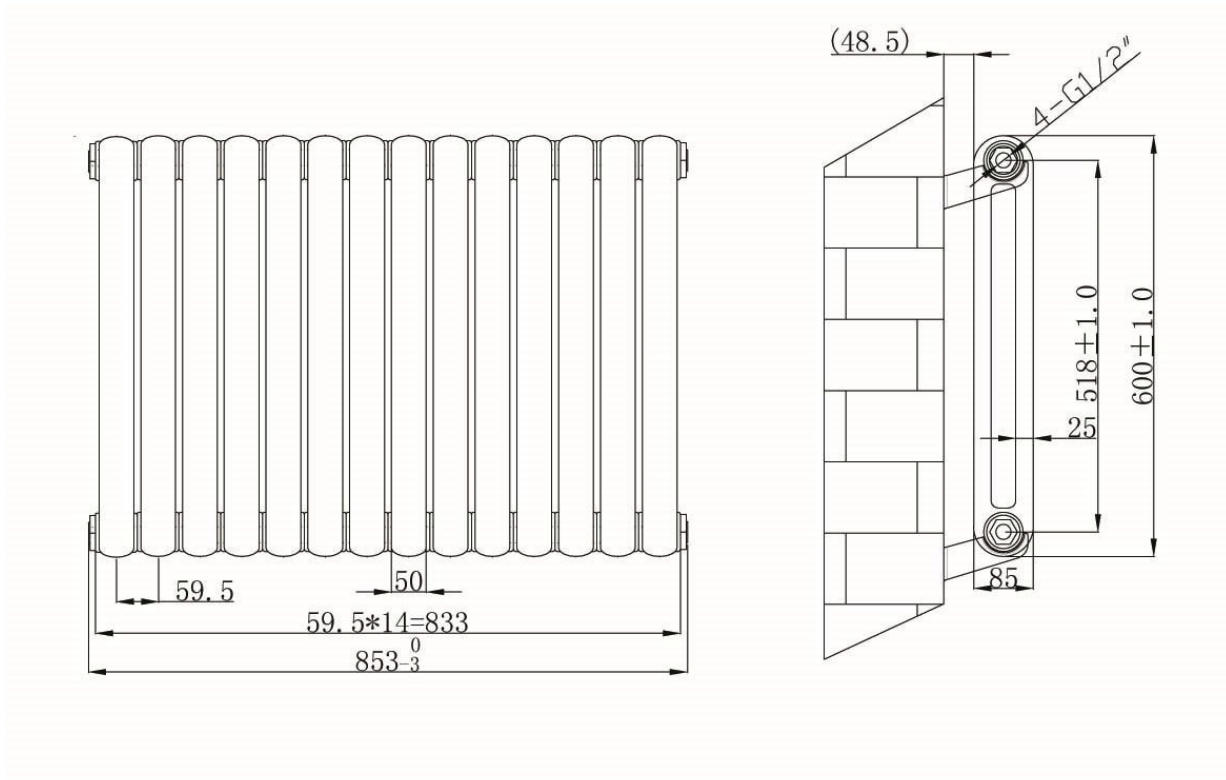

Phoenix

DESIGNED FOR YOU

Technical Data Sheet

Range: Radiators
 Type: Lilly
 Code: RA032 RA142
 Version/Date: v3 01/19

1800 x 437 Model

600 x 1032 Model

Information:

Height	Width	Tapping Centres	Wall to Pipe Centres	Watts	BTU's	Code
600	853	853	75	1357	4629	RA032/RA142

Notes: Drawings may not be to scale. All dimensions in mm unless otherwise stated. Information correct at time of printing but subject to change at any time.