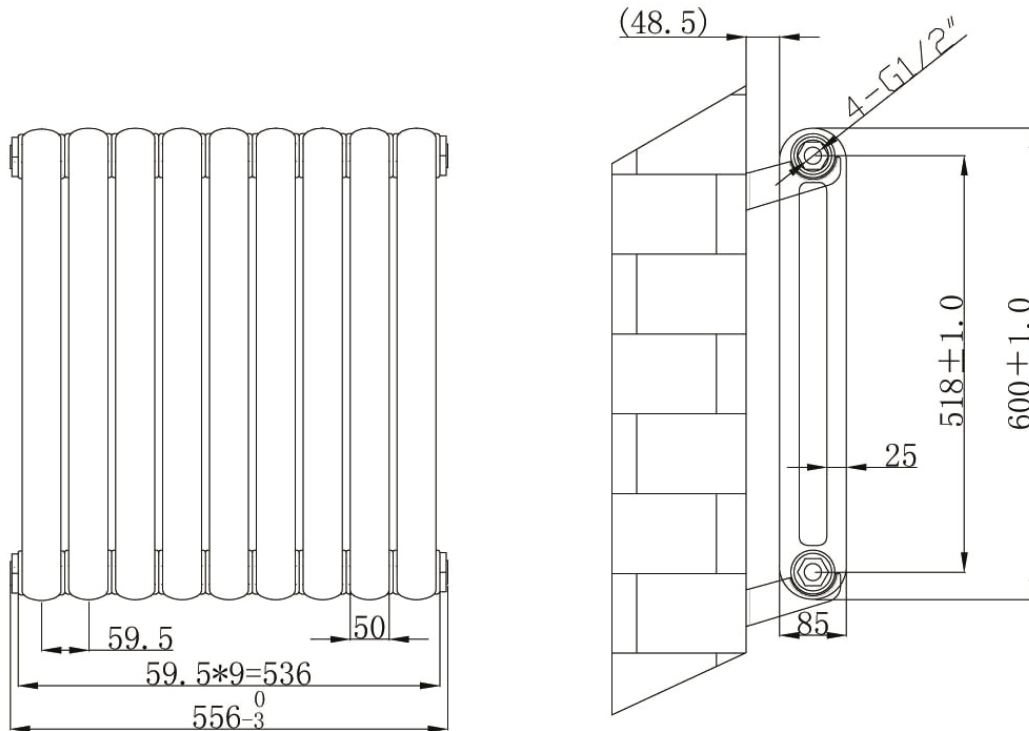

# Phoenix

DESIGNED FOR YOU

Technical Data Sheet

Range: Radiators  
 Type: Lilly  
 Code: RA031 RA141  
 Version/Date: v3 01/19

600 x 1032 Model

**Information:**

Height	Width	Tapping Centres	Wall to Pipe Centres	Watts	BTU's	Code
600	556	560	75	872	2976	RA031/RA141

Notes: Drawings may not be to scale. All dimensions in mm unless otherwise stated. Information correct at time of printing but subject to change at any time.