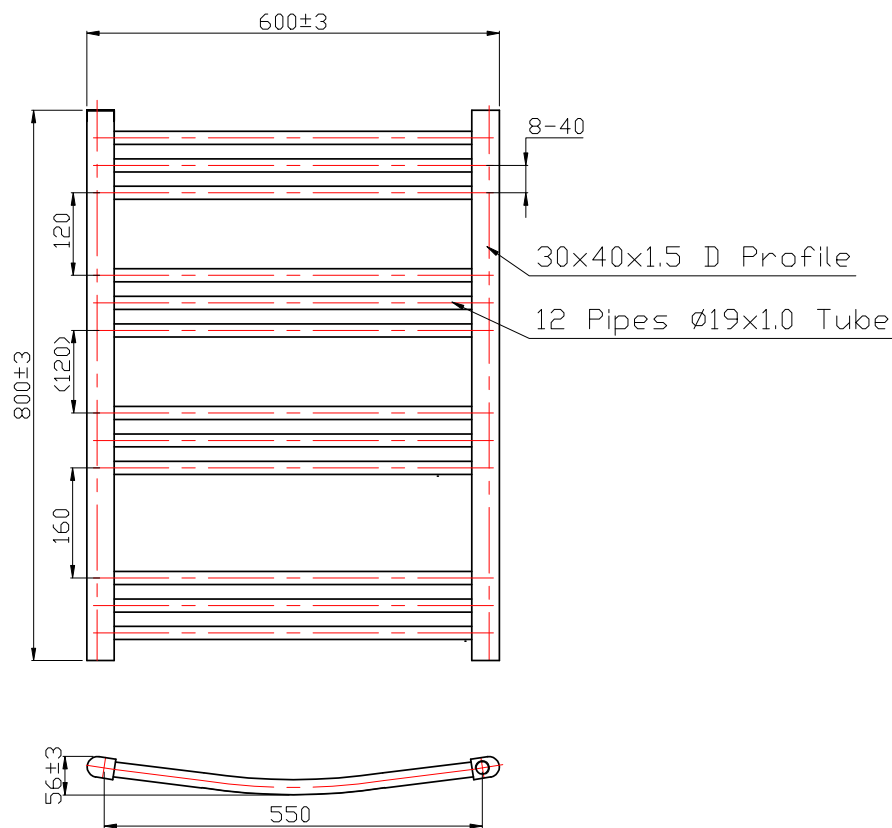

Phoenix

DESIGNED FOR YOU

Technical Data Sheet

Range: Radiators
 Type: Gina
 Code: RA022
 Version/Date: v1 01/16

1500 x 500 Image Shown

Information:

Height	Width	Pipe Centres	Wall to Pipe Centres	Watts	BTU's	Code
800	600	550	80-95	460	1571	RA022

Notes: Drawings may not be to scale. All dimensions in mm unless otherwise stated. Information correct at time of printing but subject to change at any time.