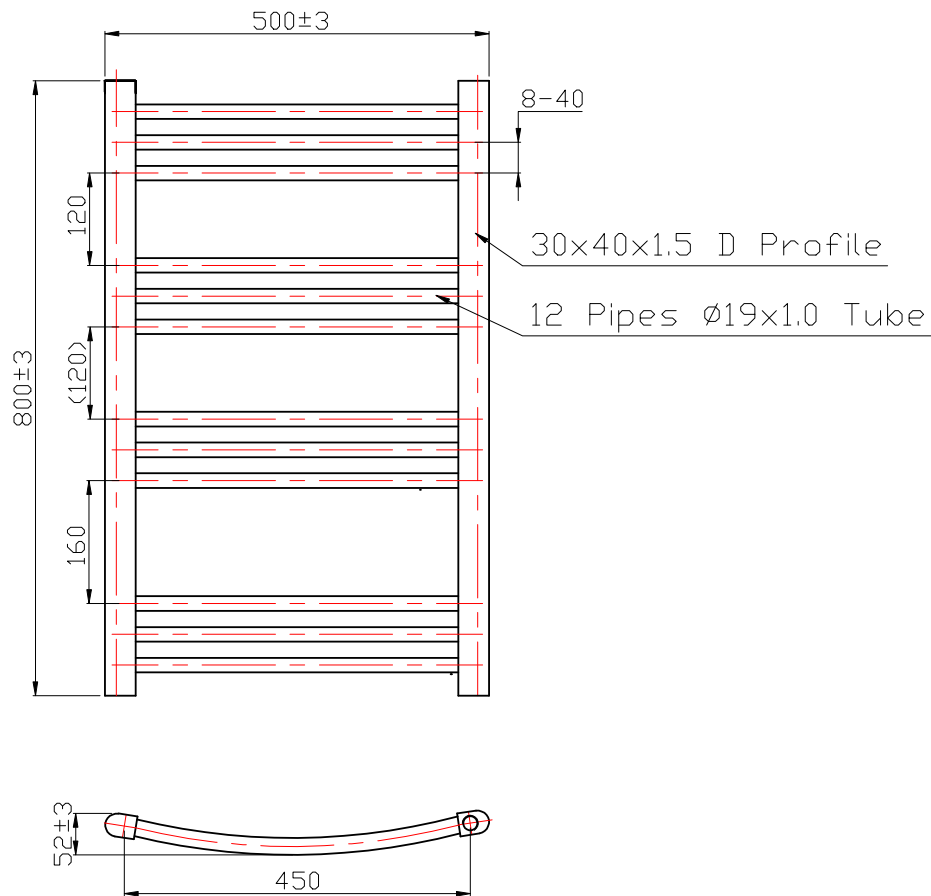

Phoenix

DESIGNED FOR YOU

Technical Data Sheet

Range: Radiators
 Type: Gina
 Code: RA021
 Version/Date: v1 01/16

1500 x 500 Image Shown

Information:

Height	Width	Pipe Centres	Wall to Pipe Centres	Watts	BTU's	Code
800	500	450	80-95	399	1360	RA021

Notes: Drawings may not be to scale. All dimensions in mm unless otherwise stated. Information correct at time of printing but subject to change at any time.