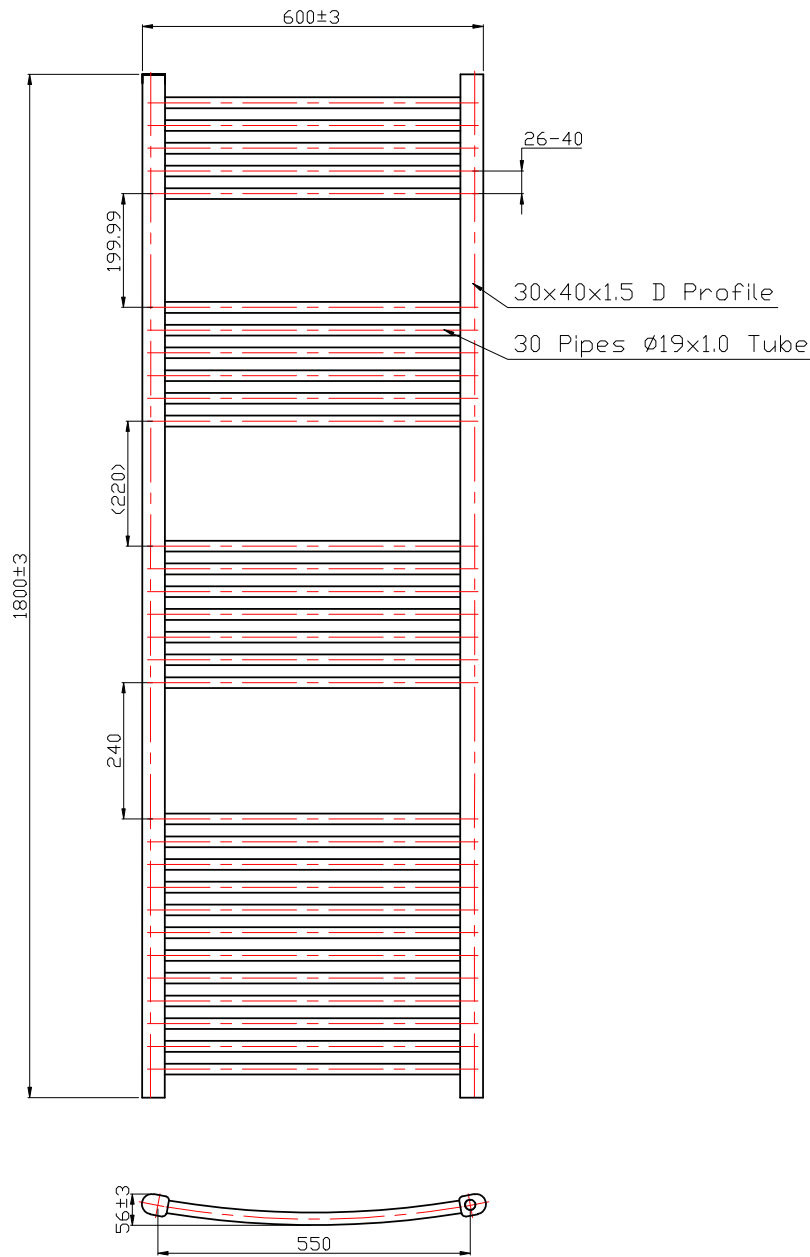

# Phoenix

DESIGNED FOR YOU

Technical Data Sheet

Range: Radiators  
 Type: Gina  
 Code: RA020  
 Version/Date: v1 01/16

1500 x 500 Image Shown

## Information:

Height	Width	Pipe Centres	Wall to Pipe Centres	Watts	BTU's	Code
1800	600	550	80-95	1116	3806	RA020

This product is designed as a warmer of dry towels. Placing wet towels or garments on this product may result in the deterioration of the surface finish.

Notes: Drawings may not be to scale. All dimensions in mm unless otherwise stated. Information correct at time of printing but subject to change at any time.