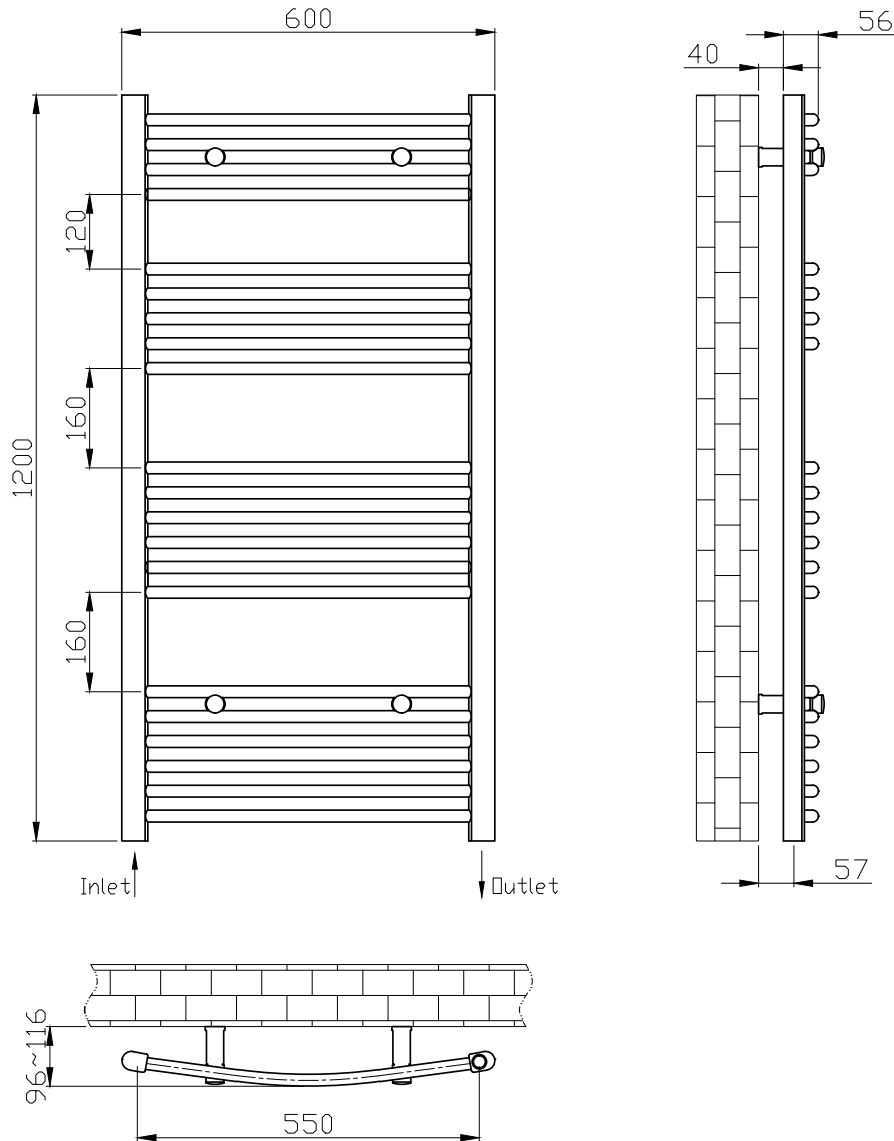

# Phoenix

DESIGNED FOR YOU

Technical Data Sheet

Range: Radiators  
 Type: Gina  
 Code: RA018  
 Version/Date: v2 04/18

1500 x 500 Image Shown

## Information:

Height	Width	Pipe Centres	Wall to Pipe Centres	Watts	BTU's	Code
1200	600	550	80-95	772	2633	RA018

This product is designed as a warmer of dry towels. Placing wet towels or garments on this product may result in the deterioration of the surface finish.

Notes: Drawings may not be to scale. All dimensions in mm unless otherwise stated. Information correct at time of printing but subject to change at any time.