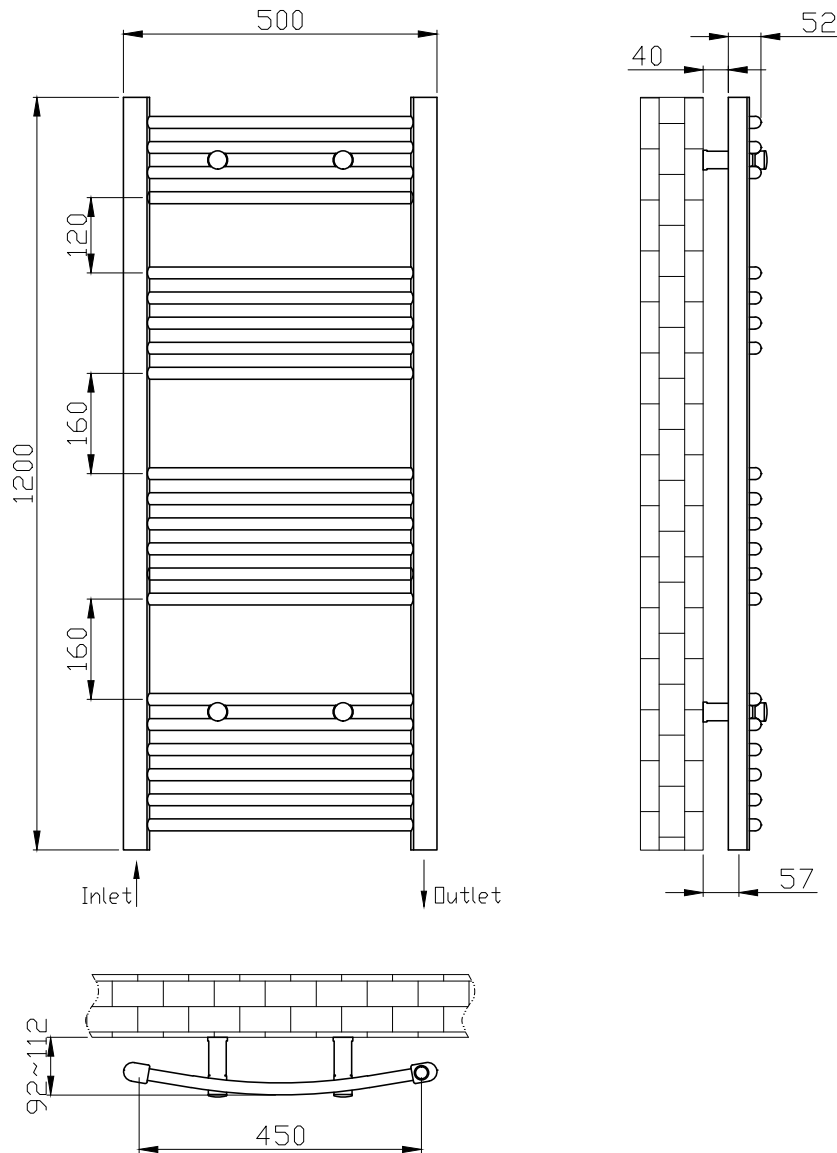

# Phoenix

DESIGNED FOR YOU

Technical Data Sheet

Range: Radiators  
 Type: Gina  
 Code: RA017  
 Version/Date: v2 04/18

1500 x 500 Image Shown

## Information:

Height	Width	Pipe Centres	Wall to Pipe Centres	Watts	BTU's	Code
1200	500	450	80-95	664	2267	RA017

This product is designed as a warmer of dry towels. Placing wet towels or garments on this product may result in the deterioration of the surface finish.

Notes: Drawings may not be to scale. All dimensions in mm unless otherwise stated. Information correct at time of printing but subject to change at any time.