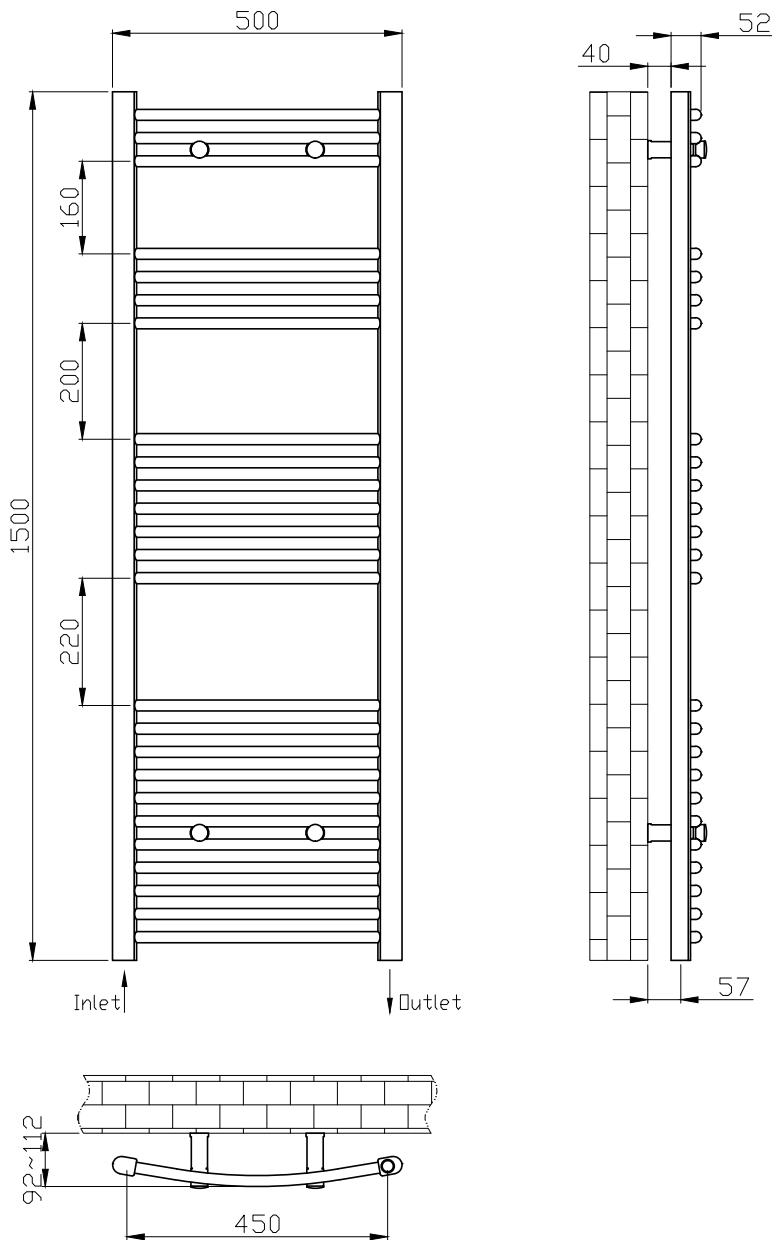

# Phoenix

DESIGNED FOR YOU

Technical Data Sheet

Range: Radiators  
 Type: Gina  
 Code: RA016  
 Version/Date: v2 04/18

1500 x 500 Image Shown

## Information:

Height	Width	Pipe Centres	Wall to Pipe Centres	Watts	BTU's	Code
1500	500	450	80-95	800	2730	RA016

This product is designed as a warmer of dry towels. Placing wet towels or garments on this product may result in the deterioration of the surface finish.

Notes: Drawings may not be to scale. All dimensions in mm unless otherwise stated. Information correct at time of printing but subject to change at any time.