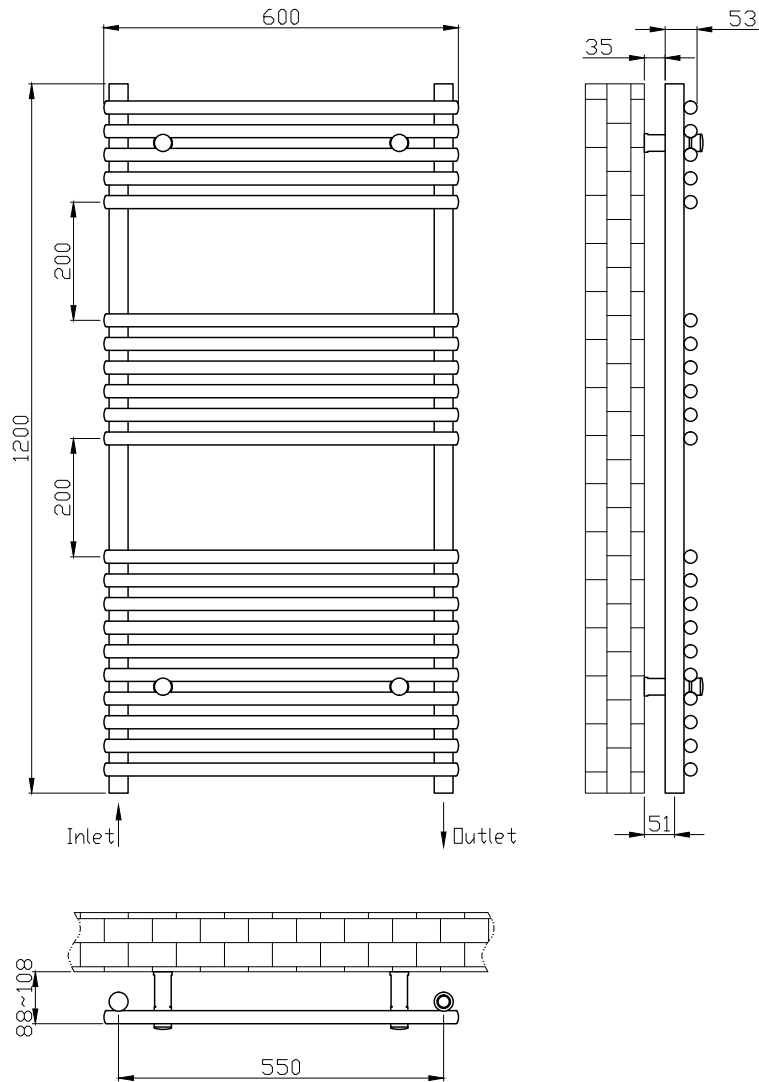

Phoenix

DESIGNED FOR YOU

Technical Data Sheet

Range: Radiators
 Type: Demi
 Code: RA014
 Version/Date: v2 02/18

1200 x 600 Image Shown

Information:

Height	Width	Pipe Centres	Wall to Pipe Centres	Watts	BTU's	Code
1200	600	550	75-90	866	2956	RA014

Notes: Drawings may not be to scale. All dimensions in mm unless otherwise stated. Information correct at time of printing but subject to change at any time.